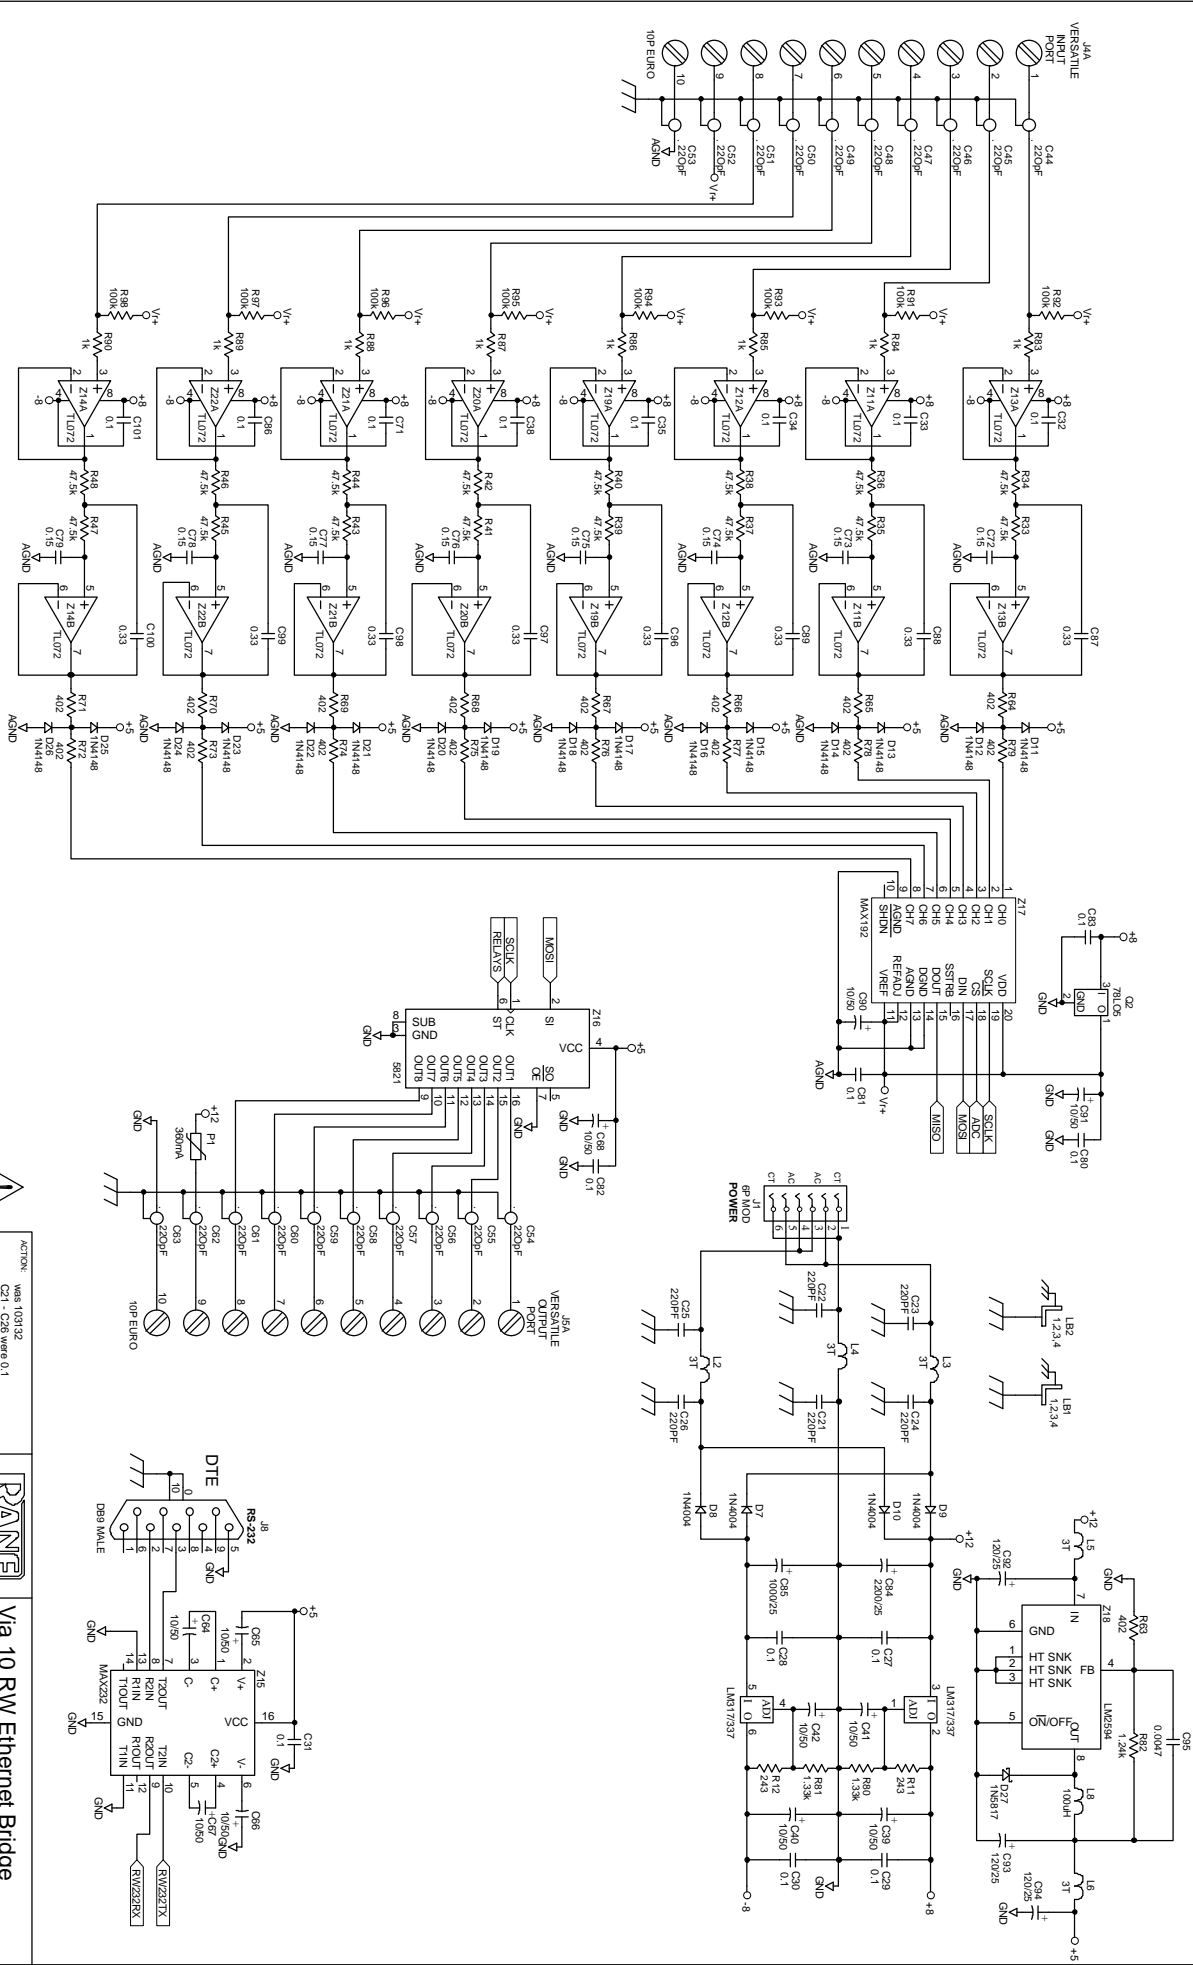

1	VDD	20	10/50
2	SCLK	19	0.1
3	CS	18	0.1
4	DIN	16	
5	SS/ST	15	
6	DO/DN	14	
7	REF/AD	13	
8	AGND	12	
9	AGND	11	
10	SHDN	10/50	
11	MAX192		

1	OUT1	18	0.1
2	OUT2	14	
3	OUT3	13	
4	OUT4	12	
5	OUT5	11	
6	OUT6	10	
7	OUT7	9	
8	OUT8	8	
9	OUT9	7	
10	OUT10	6	
11	OUT11	5	
12	OUT12	4	
13	OUT13	3	
14	OUT14	2	
15	OUT15	1	
16	CLK	1	
17	ST	1	
18	SI	2	
19	SD	2	
20	CE	7	
21	AGND	5/21	

1	RS-232	10	
2	RS-232	9	
3	RS-232	8	
4	RS-232	7	
5	RS-232	6	
6	RS-232	5	
7	RS-232	4	
8	RS-232	3	
9	RS-232	2	
10	RS-232	1	
11	RS-232	1	
12	RS-232	2	
13	RS-232	3	
14	RS-232	4	
15	RS-232	5	
16	RS-232	6	
17	RS-232	7	
18	RS-232	8	
19	RS-232	9	
20	RS-232	10	

1	MAX222	1	
2	MAX222	2	
3	MAX222	3	
4	MAX222	4	
5	MAX222	5	
6	MAX222	6	
7	MAX222	7	
8	MAX222	8	
9	MAX222	9	
10	MAX222	10	
11	MAX222	11	
12	MAX222	12	
13	MAX222	13	
14	MAX222	14	
15	MAX222	15	
16	MAX222	16	
17	MAX222	17	
18	MAX222	18	
19	MAX222	19	
20	MAX222	20