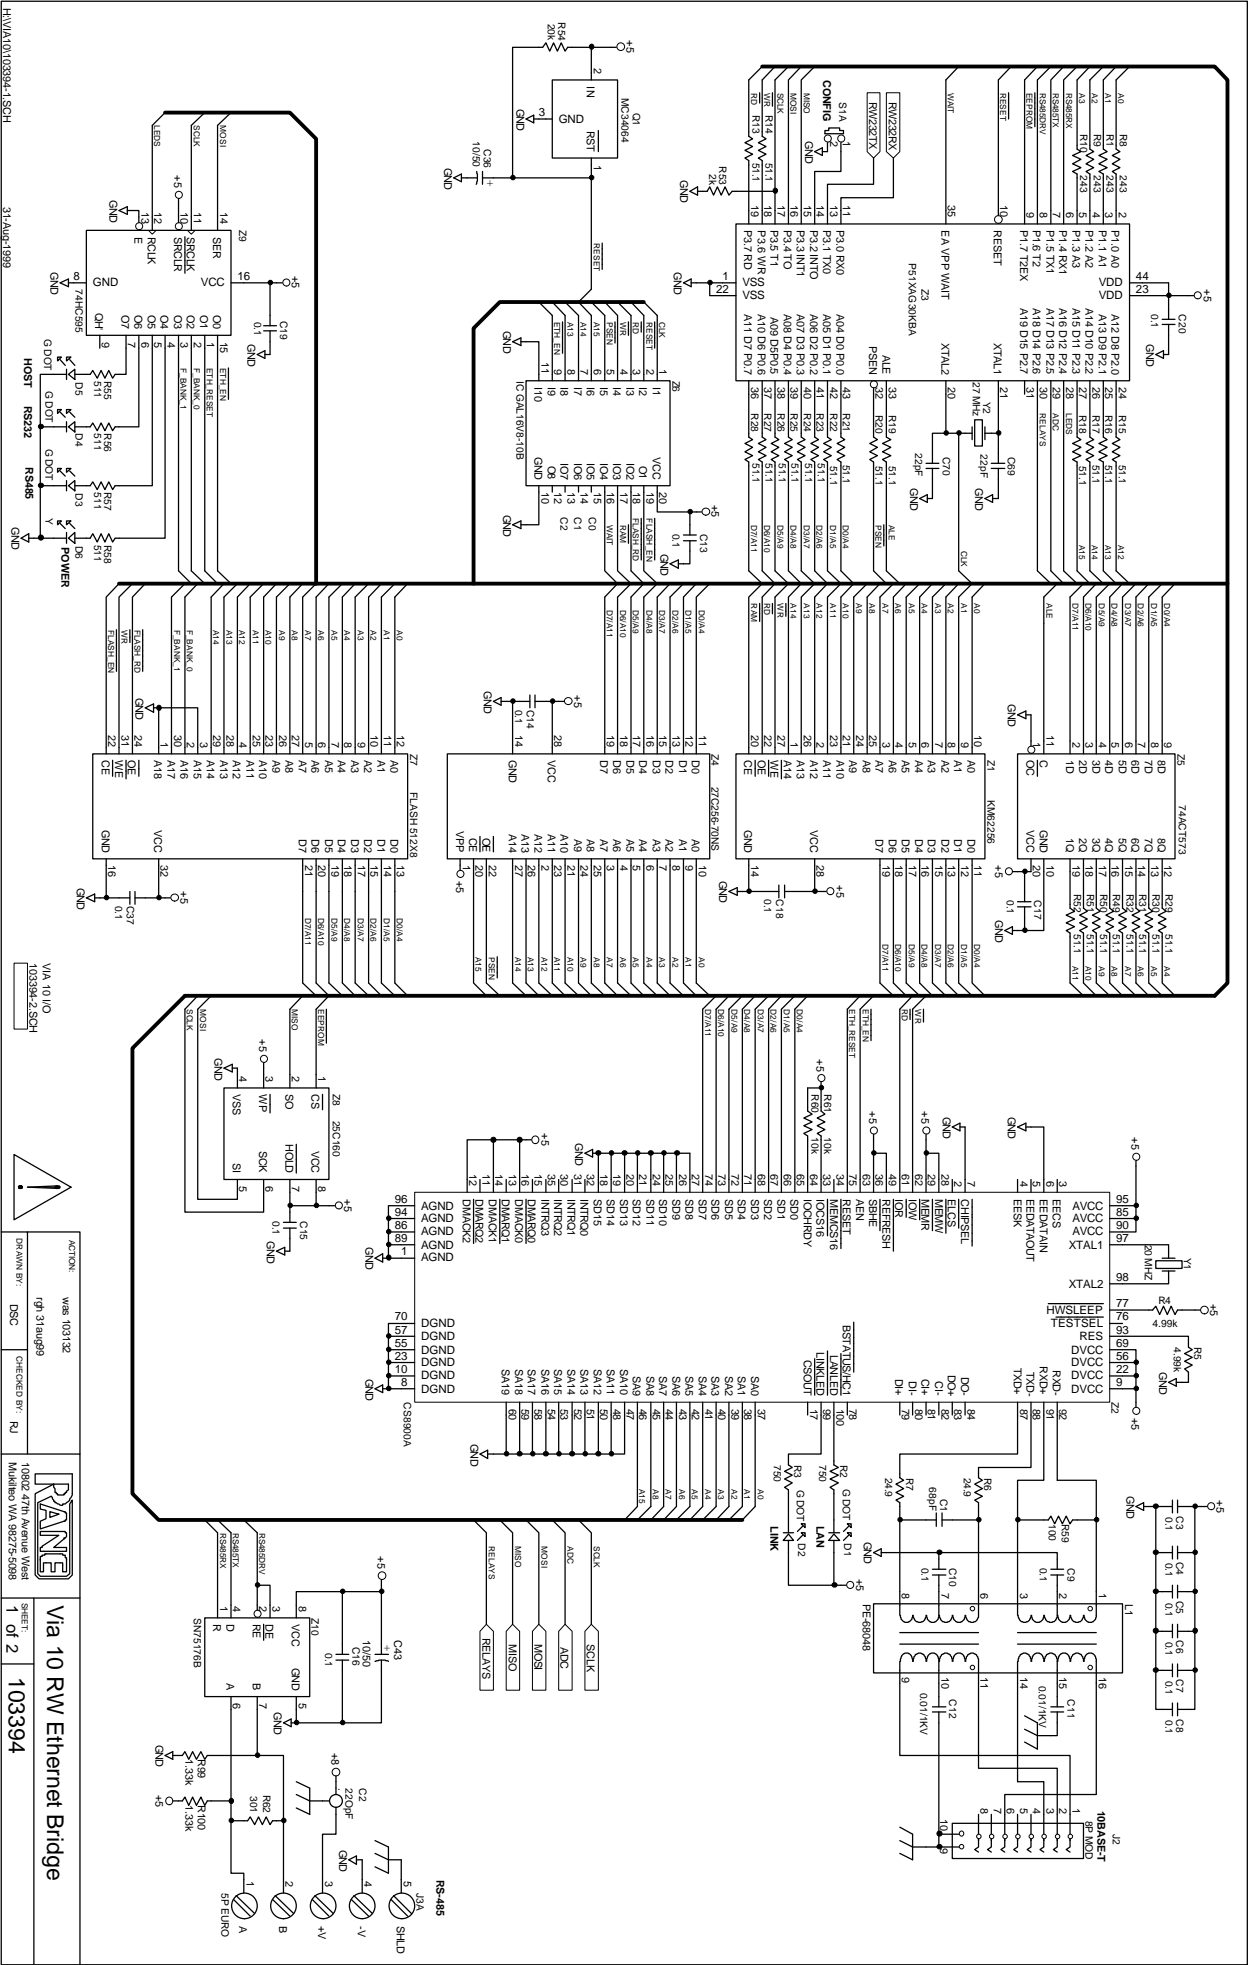

Rane Corp. (425)355-6000
 103129 DES Via 10
 ACTION: DERIVED FROM 102674, MOVED
 MOVED MANY PARTS IN UPPER RIGHT CORNER,
 ADDED LB5, SKH 29JUN99

1	VDD	20	10/50
2	SCLK	19	0.1
3	CS	18	0.1
4	DIN	16	
5	SS/ST	15	
6	DO/DN	14	
7	REF/AD	13	
8	AGND	12	
9	AGND	11	
10	SHDN	10/50	
11	MAX192		

1	OUT1	18	0.1
2	OUT2	14	
3	OUT3	13	
4	OUT4	12	
5	OUT5	11	
6	OUT6	10	
7	OUT7	9	
8	OUT8	8	
9	OUT9	7	
10	OUT10	6	
11	OUT11	5	
12	OUT12	4	
13	OUT13	3	
14	OUT14	2	
15	OUT15	1	
16	CLK	1	
17	ST	1	
18	SI	2	
19	SD	2	
20	CE	7	
21	AGND	5/21	

1	MAX222	1	
2	MAX222	2	
3	MAX222	3	
4	MAX222	4	
5	MAX222	5	
6	MAX222	6	
7	MAX222	7	
8	MAX222	8	
9	MAX222	9	
10	MAX222	10	
11	MAX222	11	
12	MAX222	12	
13	MAX222	13	
14	MAX222	14	
15	MAX222	15	
16	MAX222	16	
17	MAX222	17	
18	MAX222	18	
19	MAX222	19	
20	MAX222	20	