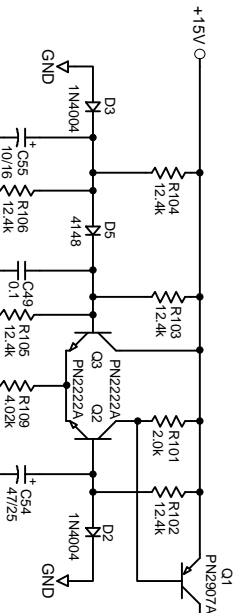

H:\THX22\101598-1.SCH 29-JUL-1998

ACTION: 2059 WAS 4574,  
 NEW DOC# FJ 29JUL98

DRAWN BY: BY RWJ  
 CHECKED BY: BY RJ

10802 47th Avenue West  
 Mukwonago, WI 53091-5098

**PANE**

SHEET: 1 of 3  
 102175

**SCHEM RIGHT CH THX22**

LEFT CHANNEL

FILTERS

H:\THX22\102175-2.SCH 29-Jul-1998

ACTION: 2059 WAS 4574,  
NEW DOC# FJ 29JUL98

SCHEM LEFT CH THX22

DRAWN BY: BY RWJ

10800 47th Avenue West  
Minnetonka WA 98275-5098

SHEET: 2 of 3