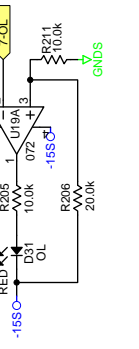

PREP NOTE:  
CLIP OFF TAB ON STACKED JACKS  
MASK OFF H1 THRU H5 AND H7 SCREW HEADS.

114842 FILM 1 OF 6 TOP SILKSCREEN SM82S

11-4942 FILM 6 OF 6 BOTTOM SILKSCREEN SM82S

F4

RUBBER  
FOOT

RUBBER  
FOOT

RANE SM82S SILVER  
20844

BR2

BR1

Main

ACTION: UPDATED TO SMT PARTS, WAS 109263, SKI 25JAN12  
 DRAWN BY: **RWJ** CHECKED BY: **MR**

**SM82 PWR & OUTPUTS**  
 10802 47th Avenue West  
 Mukilteo WA 98275-5998

**114666**  
 SHEET: 3 of 5

Main

SLIDER

ACTION: NO CHG THIS PAGE  
 WAS:10/26/12, SKH 25/JAM12  
 DRAWN BY: RWJ CHECKED BY: MR

SM82 OVERLOADS  
 SHEET: 5 of 5

SLIDER