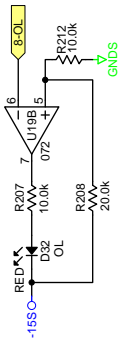

PREP NOTE:  
CLIP OFF TAB ON STACKED JACKS  
MASK OFF H1 THRU H5 AND H7 SCREW HEADS.

114842 FILM 1 OF 6 TOP SILKSCREEN SM82S

11-4942 FILM 6 OF 6 BOTTOM SILKSCREEN SM82S

F4

RUBBER  
FOOT

RUBBER  
FOOT

RANE SM82S SILVER  
20844

BR2

BR1

Main

ACTION: UPDATED TO SMT PARTS, WAS 109263, SKI 25JAN12  
 DRAWN BY: **RWJ** CHECKED BY: **MR**

**SM82 PWR & OUTPUTS**  
 10802 47th Avenue West  
 Mukilteo WA 98275-5998

**114666**  
 SHEET: 3 of 5

Main

SLIDER

ACTION: NO CHG THIS PAGE  
 WAS:10/26/12, SKH 25/JAM12  
 DRAWN BY: RWJ CHECKED BY: MR

SM82 OVERLOADS  
 SHEET: 5 of 5

SLIDER