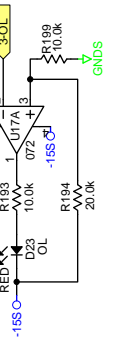

PREP NOTE:  
CLIP OFF TAB ON STACKED JACKS  
MASK OFF H1 THRU H5 AND H7 SCREW HEADS.

114842 FILM 1 OF 6 TOP SILKSCREEN SM82S

11-4942 FILM 6 OF 6 BOTTOM SILKSCREEN SM82S

F4

RUBBER  
FOOT

RUBBER  
FOOT

RANE SM82S SILVER  
20844

BR2

BR1

Main

ACTION: UPDATED TO SMT PARTS, WAS 109263, SKI 25JAN12  
 DRAWN BY: **RWJ** CHECKED BY: **MR**

**SM82 PWR & OUTPUTS**  
 10802 47th Avenue West  
 Mukilteo WA 98275-5998

**114666**  
 SHEET: 3 of 5

Main

SLIDER

ACTION: NO CHG THIS PAGE  
 WAS:10/26/12, SKH 25/JAM12  
 DRAWN BY: RWJ CHECKED BY: MR

SM82 OVERLOADS  
 SHEET: 5 of 5

SLIDER