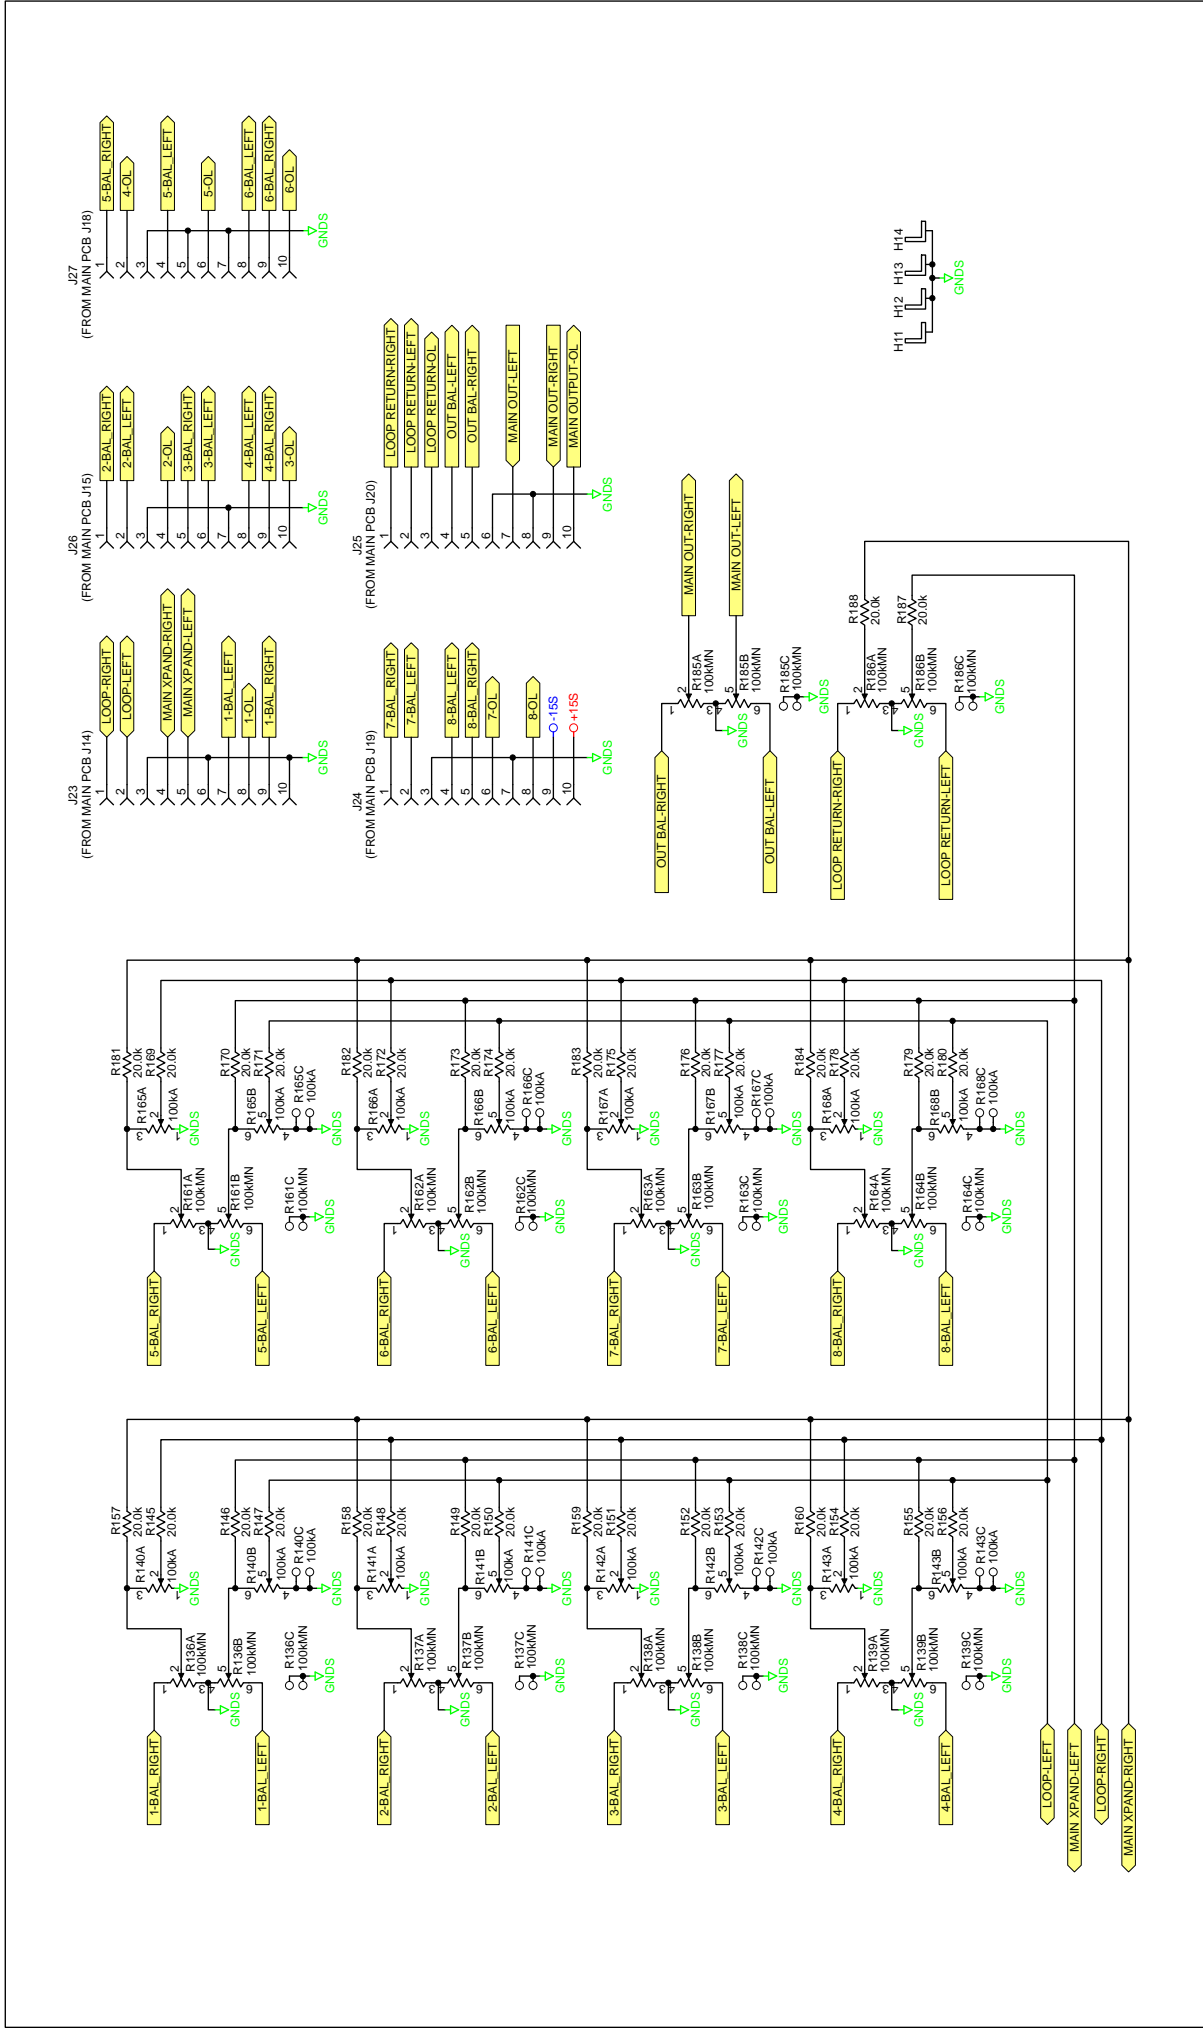

PREP NOTE:  
CLIP OFF TAB ON STACKED JACKS  
MASK OFF H1 THRU H5 AND H7 SCREW HEADS.

114842 FILM 1 OF 6 TOP SILKSCREEN SM82S

11-4942 FILM 6 OF 6 BOTTOM SILKSCREEN SM82S

F4

RUBBER  
FOOT

RUBBER  
FOOT

RANE SM82S SILVER  
20844

BR2

BR1

Main

ACTION: UPDATED TO SMT PARTS, WAS 109263, SKI 25JAN12  
 DRAWN BY: **RWJ** CHECKED BY: **MR**

**SM82 PWR & OUTPUTS**  
 10802 47th Avenue West  
 Mukilteo WA 98275-5998

**114666**  
 SHEET: 3 of 5

Main

SLIDER

ACTION: NO CHG THIS PAGE  
 WAS:10/26/12, SKH 25/JAM12  
 DRAWN BY: RWJ CHECKED BY: MR

SM82 OVERLOADS  
 SHEET: 5 of 5

SLIDER