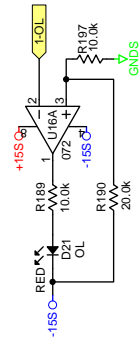

PREP NOTE:  
CLIP OFF TAB ON STACKED JACKS  
MASK OFF H1 THRU H5 AND H7 SCREW HEADS.

114842 FILM 1 OF 6 TOP SILKSCREEN SM82S

11-4942 FILM 6 OF 6 BOTTOM SILKSCREEN SM82S

F4

RUBBER  
FOOT

RUBBER  
FOOT

RANE SM82S SILVER  
20844

BR2

BR1

Main

ACTION: UPDATED TO SMT PARTS, WAS 109263, SKI 25JAN12  
 DRAWN BY: **RWJ** CHECKED BY: **MR**

**SM82 PWR & OUTPUTS**  
 10802 47th Avenue West  
 Mukilteo WA 98275-5998

**114666**  
 SHEET: 3 of 5

Main

SLIDER

ACTION: NO CHG THIS PAGE  
 WAS:10/26/12, SKH 25/JAM12  
 DRAWN BY: RWJ CHECKED BY: MR

SM82 OVERLOADS  
 SHEET: 5 of 5

SLIDER