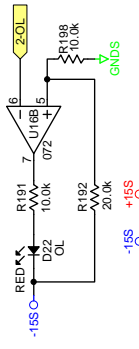

PREP NOTE:  
CLIP OFF TAB ON STACKED JACKS  
MASK OFF H1 THRU H5 AND H7 SCREW HEADS.

114842 FILM 1 OF 6 TOP SILKSCREEN SM82S

11-4942 FILM 6 OF 6 BOTTOM SILKSCREEN SM82S

F4

RUBBER  
FOOT

RUBBER  
FOOT

RANE SM82S SILVER  
20844

BR2

BR1

Main

ACTION: UPDATED TO SMT PARTS, WAS 109263, SKI 25JAN12  
 DRAWN BY: **RWJ** CHECKED BY: **MR**

**SM82 PWR & OUTPUTS**  
 10802 47th Avenue West  
 Mukilteo WA 98275-5998

**114666**  
 SHEET: 3 of 5

Main

SLIDER

ACTION: NO CHG THIS PAGE  
 WAS:10/26/12, SKH 25/JAM12  
 DRAWN BY: RWJ CHECKED BY: MR

SM82 OVERLOADS  
 SHEET: 5 of 5

SLIDER