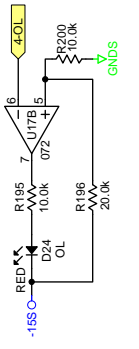

PREP NOTE:  
CLIP OFF TAB ON STACKED JACKS  
MASK OFF H1 THRU H5 AND H7 SCREW HEADS.

114842 FILM 1 OF 6 TOP SILKSCREEN SM82S

11-4942 FILM 6 OF 6 BOTTOM SILKSCREEN SM82S

F4

RUBBER  
FOOT

RUBBER  
FOOT

RANE SM82S SILVER  
20844

BR2

BR1

Main

ACTION: UPDATED TO SMT PARTS, WAS 109263, SKI 25JAN12  
 DRAWN BY: **RWJ** CHECKED BY: **MR**

**SM82 PWR & OUTPUTS**  
 10802 47th Avenue West  
 Mukilteo WA 98275-5998

**114666**  
 SHEET: 3 of 5

Main

SLIDER

ACTION: NO CHG THIS PAGE  
 WAS:10/26/12, SKH 25/JAM12  
 DRAWN BY: RWJ CHECKED BY: MR

SM82 OVERLOADS  
 SHEET: 5 of 5

SLIDER