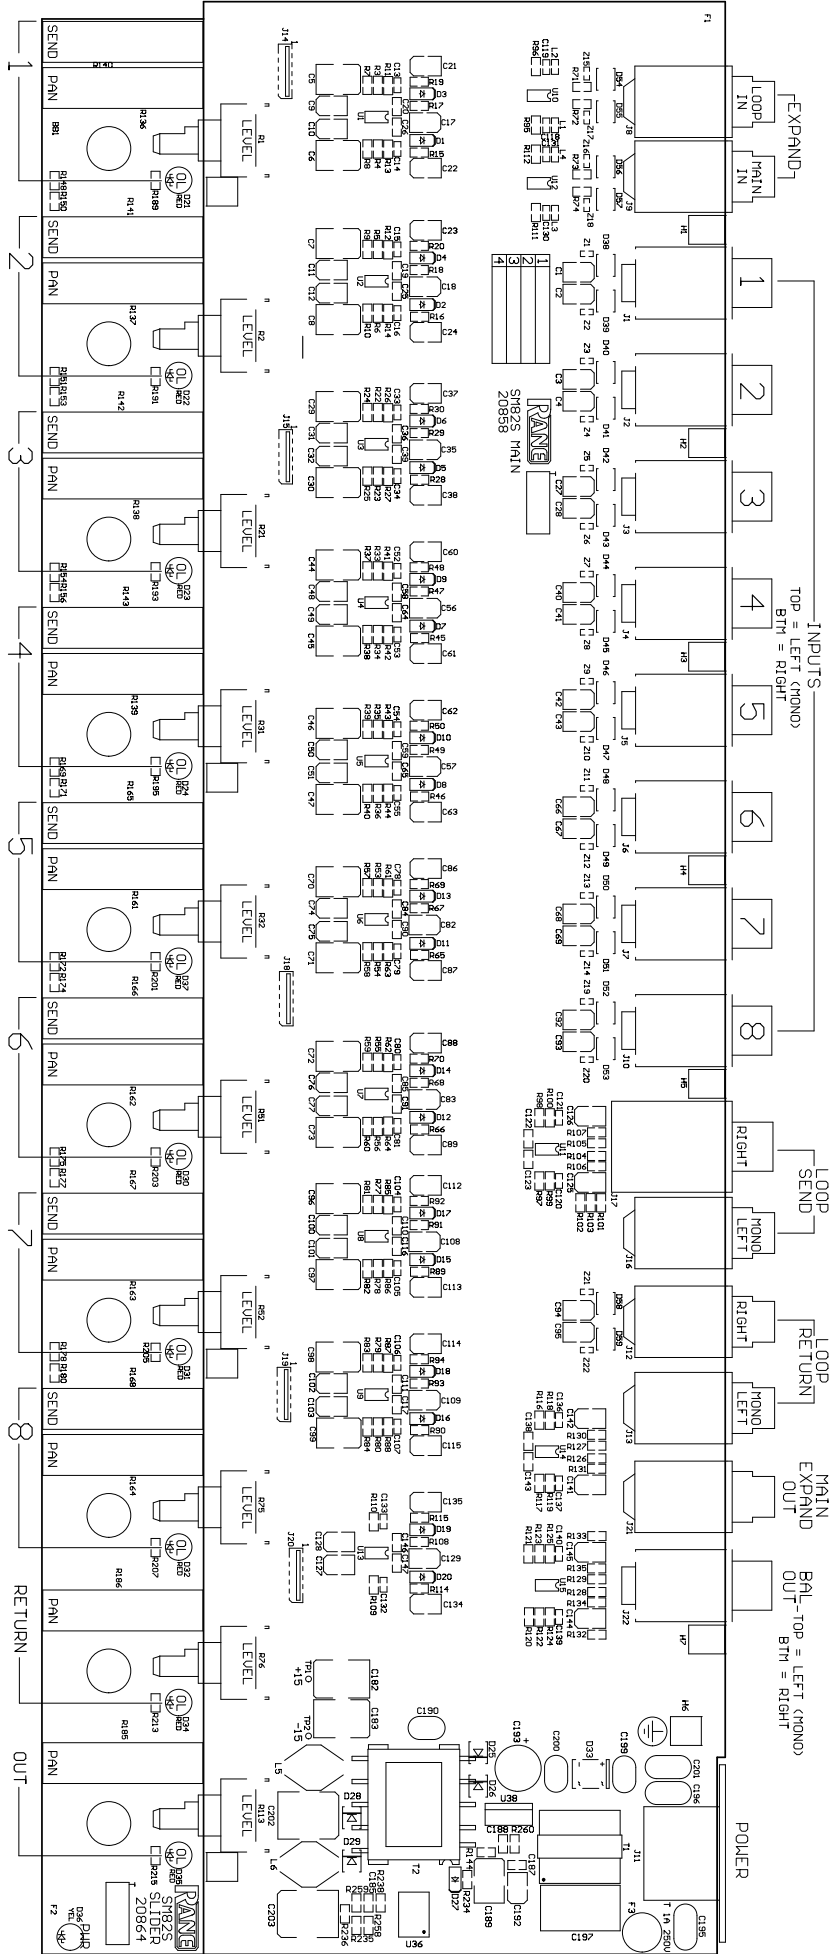

PREP NOTE:  
CLIP OFF TAB ON STACKED JACKS  
MASK OFF H1 THRU H5 AND H7 SCREW HEADS.

114842 FILM 1 OF 6 TOP SILKSCREEN SM82S

11-4942 FILM 6 OF 6 BOTTOM SILKSCREEN SM82S

F4

RUBBER  
FOOT

RUBBER  
FOOT

RANE SM82S SILVER  
20844

BR2

BR1

Main

ACTION: UPDATED TO SMT PARTS, WAS 109263, SKI 25JAN12  
 DRAWN BY: **RWJ** CHECKED BY: **MR**

**SM82 PWR & OUTPUTS**  
 10802 47th Avenue West  
 Mukilteo WA 98275-5998

**114666**  
 SHEET: 3 of 5