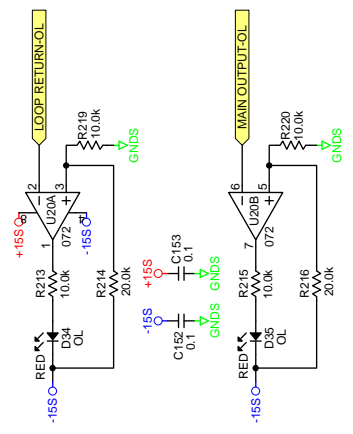

PREP NOTE:  
CLIP OFF TAB ON STACKED JACKS  
MASK OFF H1 THRU H5 AND H7 SCREW HEADS.

114842 FILM 1 OF 6 TOP SILKSCREEN SM82S

11-4942 FILM 6 OF 6 BOTTOM SILKSCREEN SM82S

F4

RUBBER  
FOOT

RUBBER  
FOOT

RANE SM82S SILVER  
20844

BR2

BR1

Main

ACTION: UPDATED TO SMT PARTS, WAS 109263, SKI 25JAN12  
 DRAWN BY: **RWJ** CHECKED BY: **MR**

**SM82 PWR & OUTPUTS**  
 10802 47th Avenue West  
 Mukilteo WA 98275-5998

**114666**  
 SHEET: 3 of 5

Main

SLIDER

ACTION: NO CHG THIS PAGE  
 WAS:10/26/12, SKH 25/JAM12  
 DRAWN BY: RWJ CHECKED BY: MR

SM82 OVERLOADS  
 SHEET: 5 of 5

SLIDER