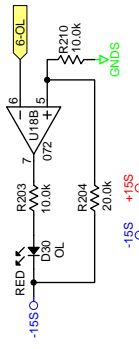

PREP NOTE:  
CLIP OFF TAB ON STACKED JACKS  
MASK OFF H1 THRU H5 AND H7 SCREW HEADS.

114842 FILM 1 OF 6 TOP SILKSCREEN SM82S

11-4942 FILM 6 OF 6 BOTTOM SILKSCREEN SM82S

F4

RUBBER  
FOOT

RUBBER  
FOOT

RANE SM82S SILVER  
20844

BR2

BR1

Main

ACTION: UPDATED TO SMT PARTS, WAS 109263, SKI 25JAN12  
 DRAWN BY: **RWJ** CHECKED BY: **MR**

**SM82 PWR & OUTPUTS**  
 10802 47th Avenue West  
 Mukilteo WA 98275-5998

**114666**  
 SHEET: 3 of 5

Main

SLIDER

ACTION: NO CHG THIS PAGE  
 WAS:10/26/12, SKH 25/JAM12  
 DRAWN BY: RWJ CHECKED BY: MR

SM82 OVERLOADS  
 SHEET: 5 of 5

SLIDER