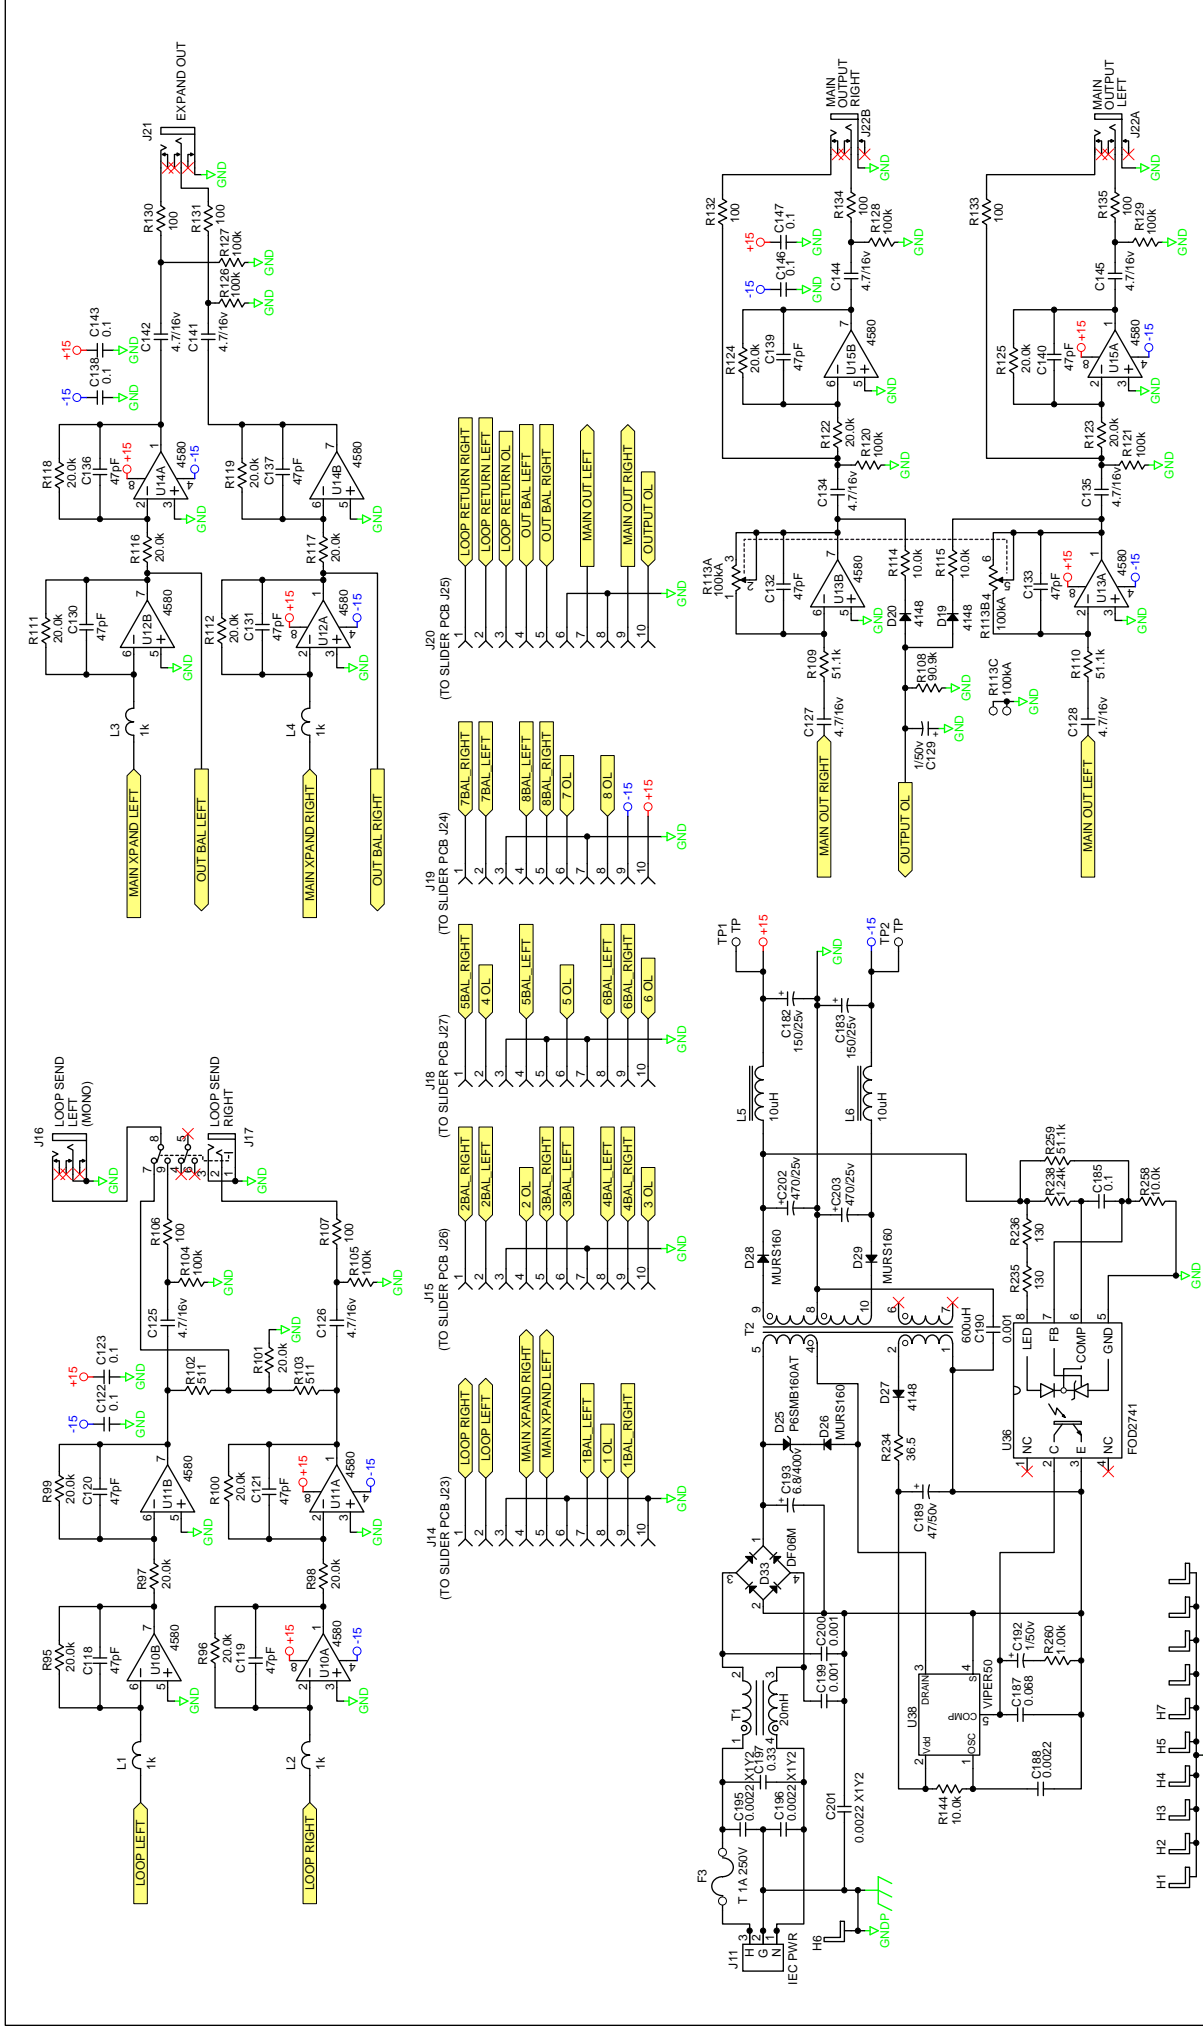

PREP NOTE:  
CLIP OFF TAB ON STACKED JACKS  
MASK OFF H1 THRU H5 AND H7 SCREW HEADS.

114842 FILM 1 OF 6 TOP SILKSCREEN SM82S

11-4942 FILM 6 OF 6 BOTTOM SILKSCREEN SM82S

F4

RUBBER  
FOOT

RUBBER  
FOOT

RANE SM82S SILVER  
20844

BR2

BR1

Main

ACTION: UPDATED TO SMT PARTS, WAS 109263, SKI 25JAN12  
 DRAWN BY: **RWJ** CHECKED BY: **MR**

**SM82 PWR & OUTPUTS**  
 10802 47th Avenue West  
 Mukilteo WA 98275-5998

**114666**  
 SHEET: 3 of 5

Main

SLIDER

ACTION: NO CHG THIS PAGE  
 WAS:10/26/12, SKH 25/JAM12  
 DRAWN BY: RWJ CHECKED BY: MR

SM82 OVERLOADS  
 SHEET: 5 of 5

SLIDER