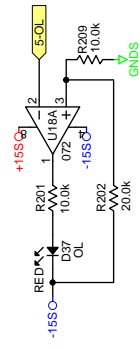

PREP NOTE:  
CLIP OFF TAB ON STACKED JACKS  
MASK OFF H1 THRU H5 AND H7 SCREW HEADS.

114842 FILM 1 OF 6 TOP SILKSCREEN SM82S

11-4942 FILM 6 OF 6 BOTTOM SILKSCREEN SM82S

F4

RUBBER  
FOOT

RUBBER  
FOOT

RANE SM82S SILVER  
20844

BR2

BR1

Main

ACTION: UPDATED TO SMT PARTS, WAS 109263, SKI 25JAN12  
 DRAWN BY: **RWJ** CHECKED BY: **MR**

**SM82 PWR & OUTPUTS**  
 10802 47th Avenue West  
 Mukilteo WA 98275-5998

**114666**  
 SHEET: 3 of 5

Main

SLIDER

ACTION: NO CHG THIS PAGE  
 WAS:10/26/12, SKH 25/JAM12  
 DRAWN BY: RWJ CHECKED BY: MR

SM82 OVERLOADS  
 SHEET: 5 of 5

SLIDER