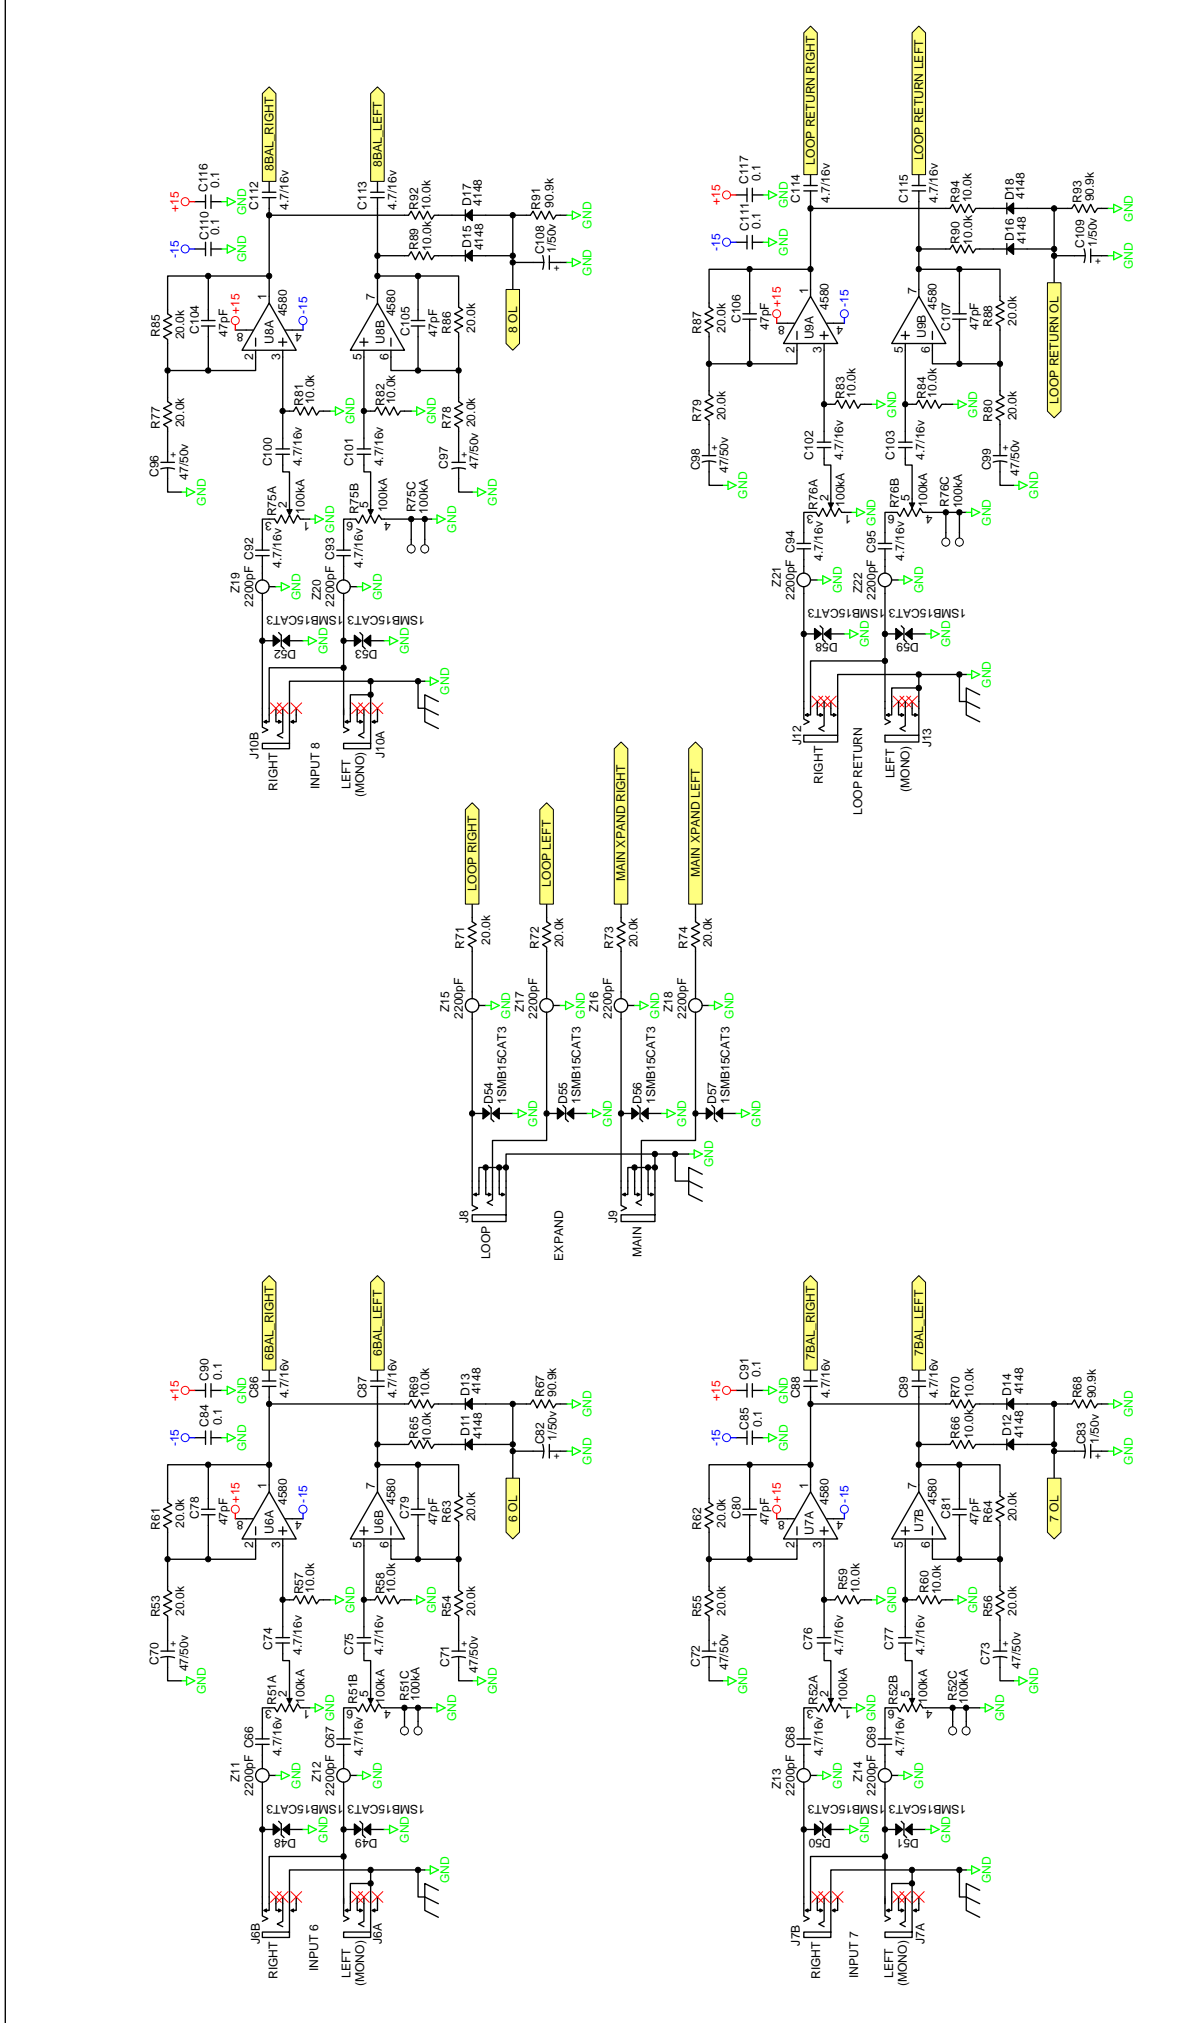

PREP NOTE:  
CLIP OFF TAB ON STACKED JACKS  
MASK OFF H1 THRU H5 AND H7 SCREW HEADS.

114842 FILM 1 OF 6 TOP SILKSCREEN SM82S

11-4942 FILM 6 OF 6 BOTTOM SILKSCREEN SM82S

F4

RUBBER  
FOOT

RUBBER  
FOOT

RANE SM82S SILVER  
20844

BR2

BR1

Main

ACTION: UPDATED TO SMT PARTS, WAS 109263, SKI 25JAN12  
 DRAWN BY: **RWJ** CHECKED BY: **MR**

**SM82 PWR & OUTPUTS**  
 10802 47th Avenue West  
 Mukilteo WA 98275-5998

**114666**  
 SHEET: 3 of 5

Main

SLIDER

ACTION: NO CHG THIS PAGE  
 WAS:10/26/12, SKH 25/JAM12  
 DRAWN BY: RWJ CHECKED BY: MR

SM82 OVERLOADS  
 SHEET: 5 of 5

SLIDER