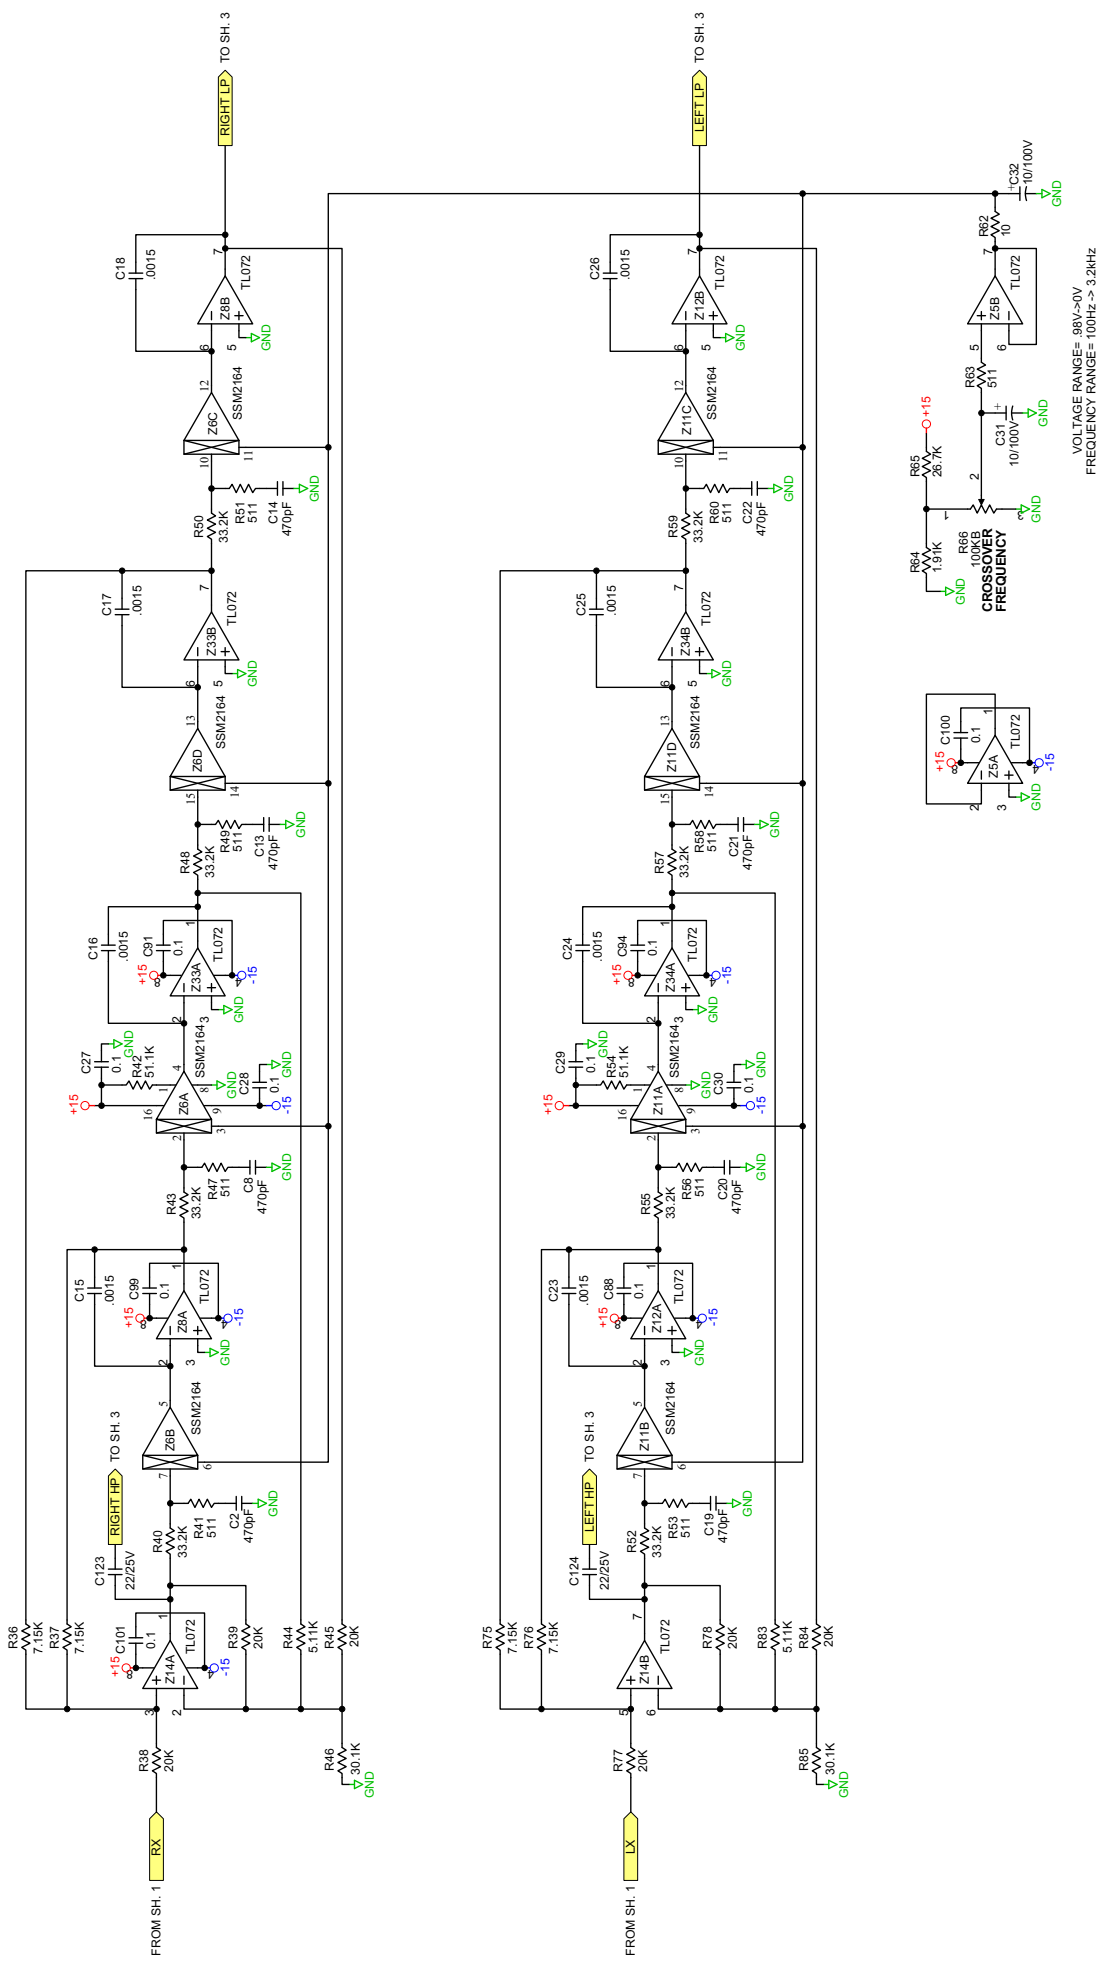

NOTES (UNLESS OTHERWISE SPECIFIED):
 1. ALL SWITCHES SHOWN IN THEIR 'OUT' OR 'OFF' POSITION.

CROSSOVER LOW/SUB OUT HIGH OUT/PWR SUP
 109700-2 SCH 109700-3 SCH 109700-4 SCH

ACTION:
 NO CHG TO THIS SHEET.
 WAS DOC 104955 ALF 17MAR06
 DRAWN BY: MKM CHECKED BY: RWJ

INPUTS SAC 22
 SHEET: 1 of 4
 109700

RANE
 10802 47th Avenue West
 Mukilteo WA 98275-0688

VOLTAGE RANGE= 0V-30V
 FREQUENCY RANGE= 100Hz-3.2kHz

ACTION:
 NO CHG TO THIS SHEET.
 WAS DOC 104955 ALF 17MAR06
 DRAWN BY: MKM CHECKED BY: RWJ

RANE
 10802 47th Avenue West
 Mukilteo WA 98275-0688

CROSSOVER SAC 22
 SHEET: 2 of 4
 109700