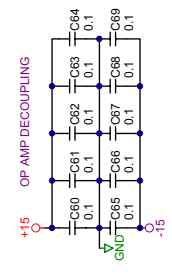

TRIM LEADS LONGER THAN 0.115 LONG

110215 FILM 1 OF 5 TOP SILKSCREEN

MASK THIS HOLE

CH 1 SIGNAL INDICATOR
 CH 2 SIGNAL INDICATOR
 CH 1 OUTPUT SIGNAL ACTIVE/OL INDICATOR
 CH 2 OUTPUT SIGNAL ACTIVE/OL INDICATOR

POWER

MAX INPUT LEVEL = 24 dBu
17.4 Vp (LINE mode)

ACTION:
DRAWN BY: MRR
CHECKED BY:

PHANTOM POWER

LEVEL = 24 dBu
17.4 Vp
12.3 VRMS

POWER SUPPLY