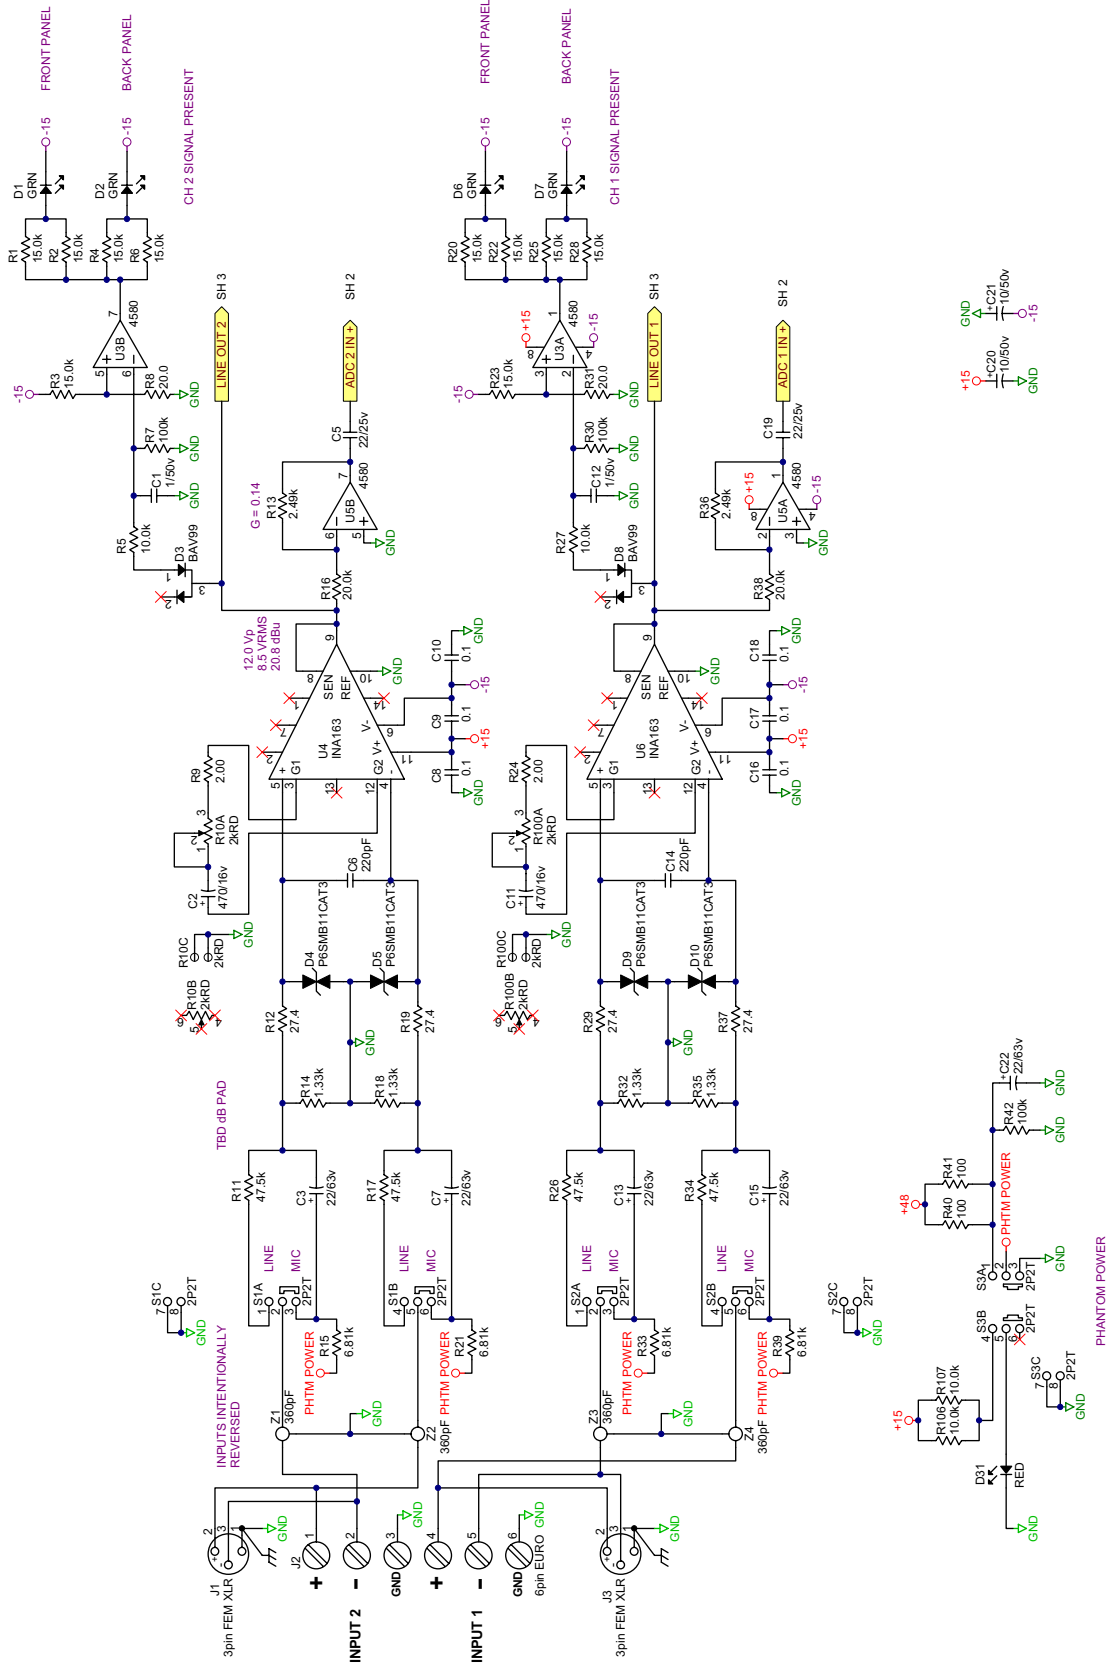

TRIM LEADS LONGER THAN 0.115 LONG

110215 FILM 1 OF 5 TOP SILKSCREEN

MASK THIS HOLE

CH 1 SIGNAL INDICATOR
 CH 2 SIGNAL INDICATOR
 CH 1 OUTPUT SIGNAL ACTIVE/OL INDICATOR
 CH 2 OUTPUT SIGNAL ACTIVE/OL INDICATOR

POWER

MAX INPUT LEVEL = 24 dBu
17.4 Vp (LINE mode)

ACTION:
DRAWN BY: MRR
CHECKED BY:

PHANTOM POWER

LEVEL = 24 dBu
17.4 Vp
12.3 VRMS

POWER SUPPLY