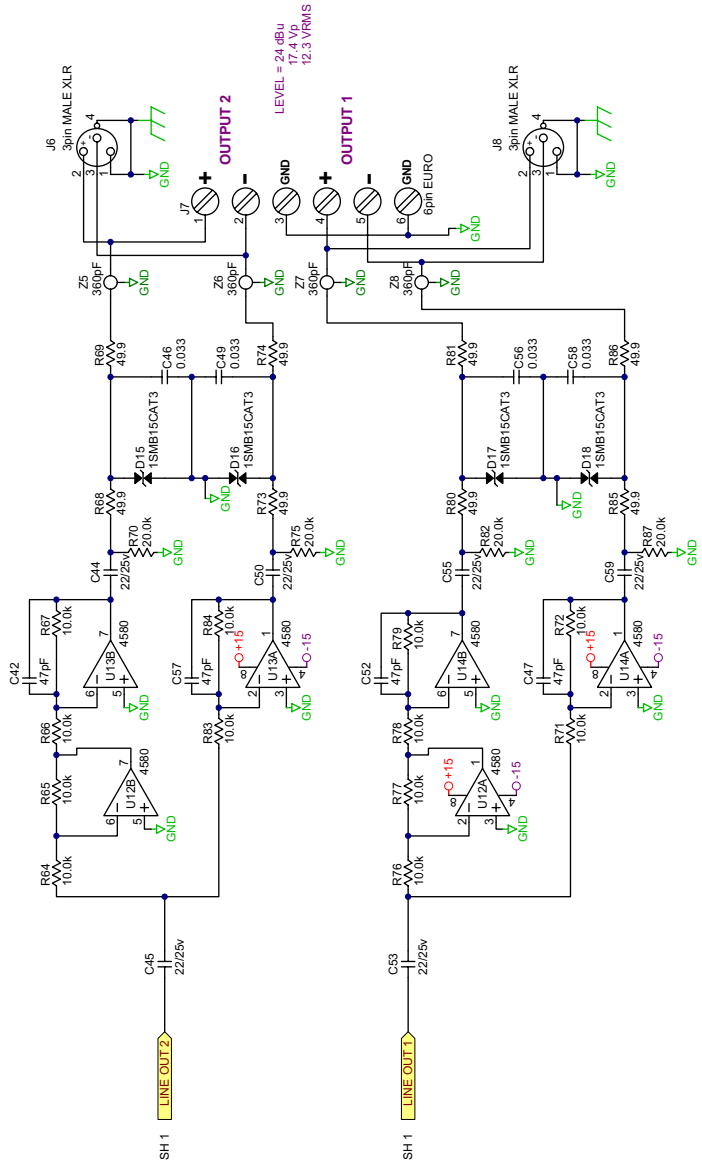

TRIM LEADS LONGER THAN 0.115 LONG

110215 FILM 1 OF 5 TOP SILKSCREEN

MASK THIS HOLE

CH 1 SIGNAL INDICATOR
 CH 2 SIGNAL INDICATOR
 CH 1 OUTPUT SIGNAL ACTIVE/OL INDICATOR
 CH 2 OUTPUT SIGNAL ACTIVE/OL INDICATOR

POWER

MAX INPUT LEVEL = 24 dBu
17.4 Vp (LINE mode)

ACTION:
DRAWN BY: MRR
CHECKED BY:

PHANTOM POWER

LEVEL = 24 dBu
17.4 Vp
12.3 VRMS

POWER SUPPLY