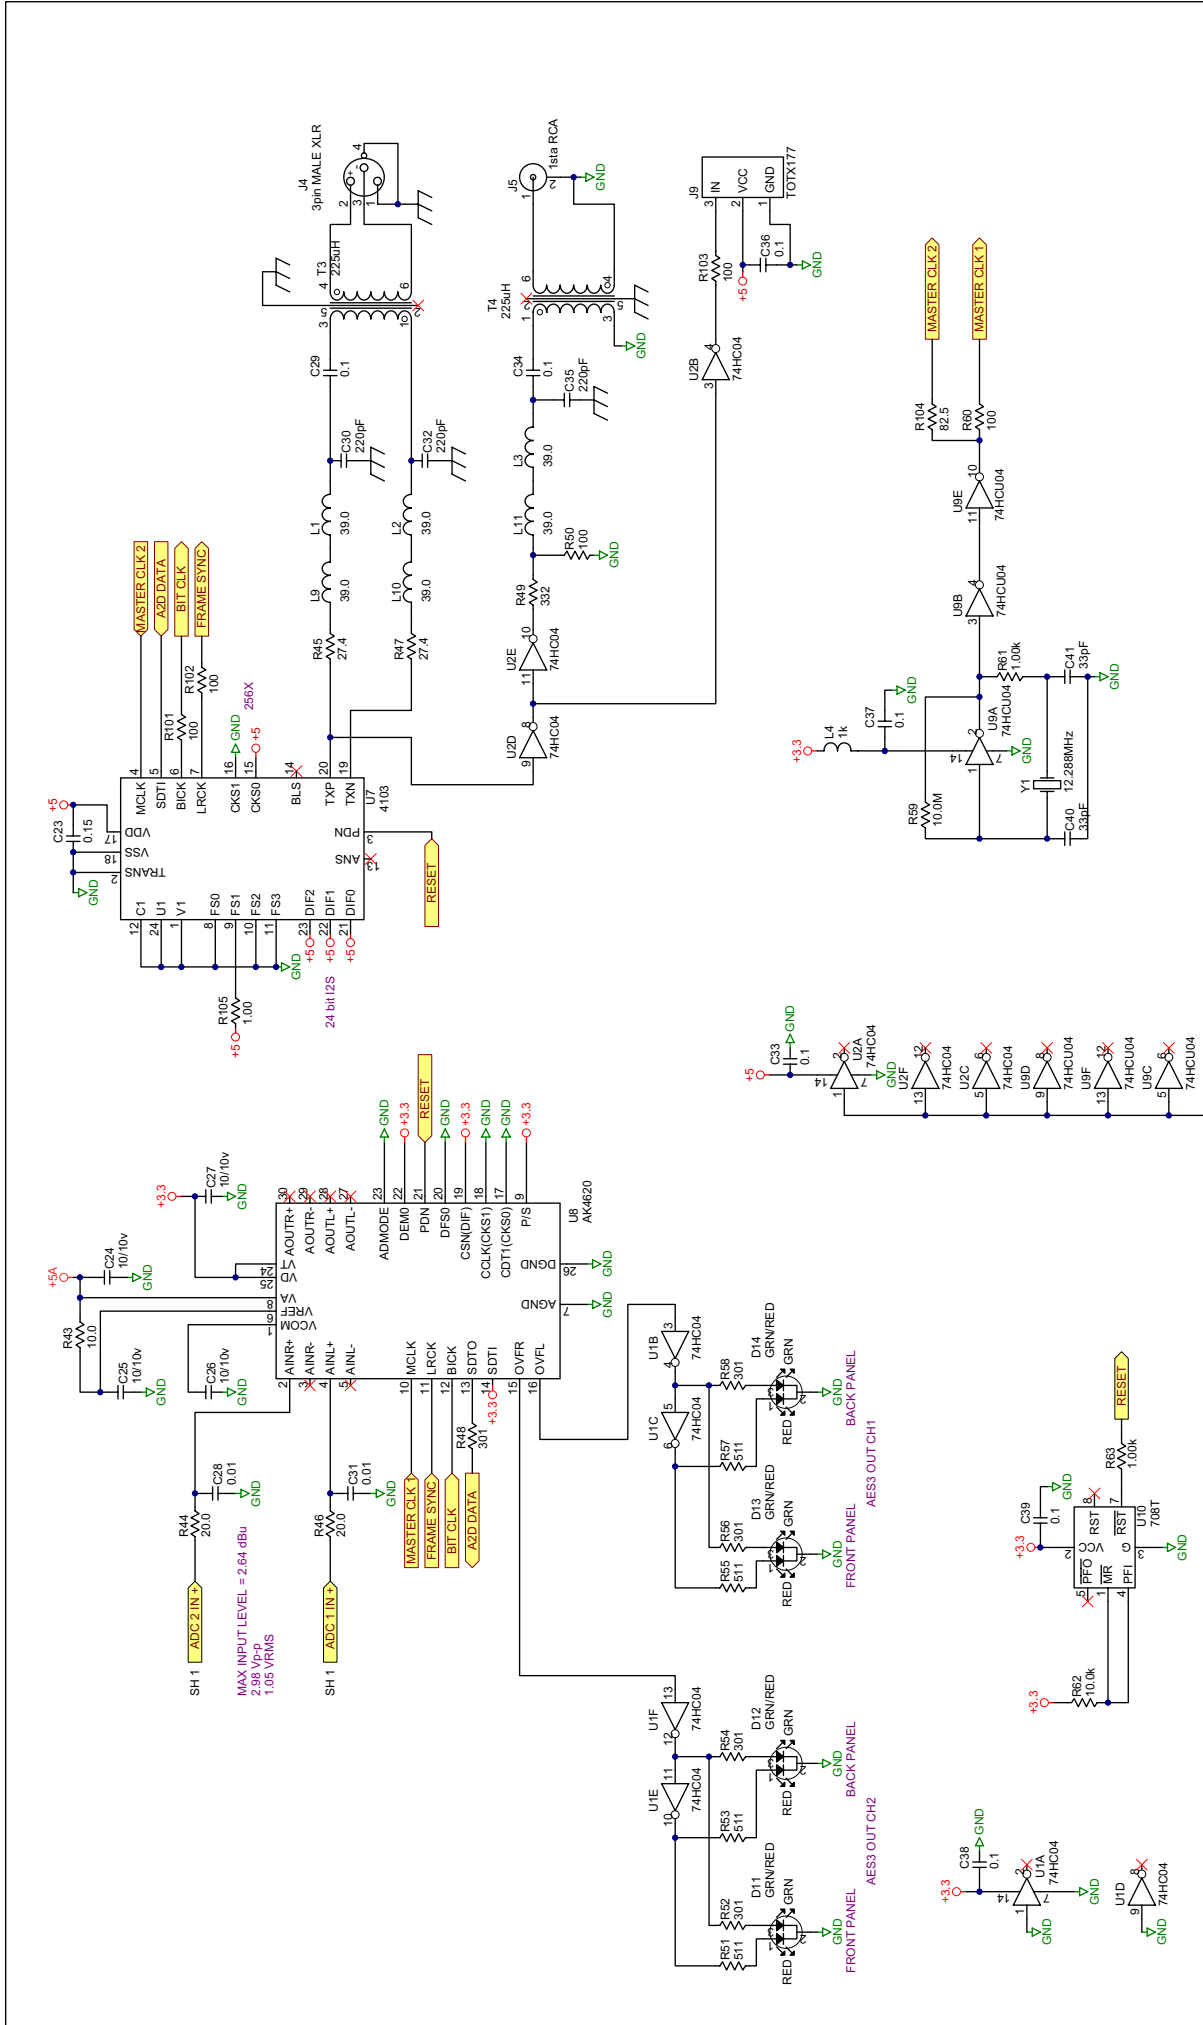

TRIM LEADS LONGER THAN 0.115 LONG

110215 FILM 1 OF 5 TOP SILKSCREEN

MASK THIS HOLE

CH 1 SIGNAL INDICATOR
 CH 2 SIGNAL INDICATOR
 CH 1 OUTPUT SIGNAL ACTIVE/OL INDICATOR
 CH 2 OUTPUT SIGNAL ACTIVE/OL INDICATOR

POWER

MAX INPUT LEVEL = 24 dBu
17.4 Vp (LINE mode)

ACTION:
DRAWN BY: MRR
CHECKED BY:

PHANTOM POWER

LEVEL = 24 dBu
17.4 Vp
12.3 VRMS

POWER SUPPLY