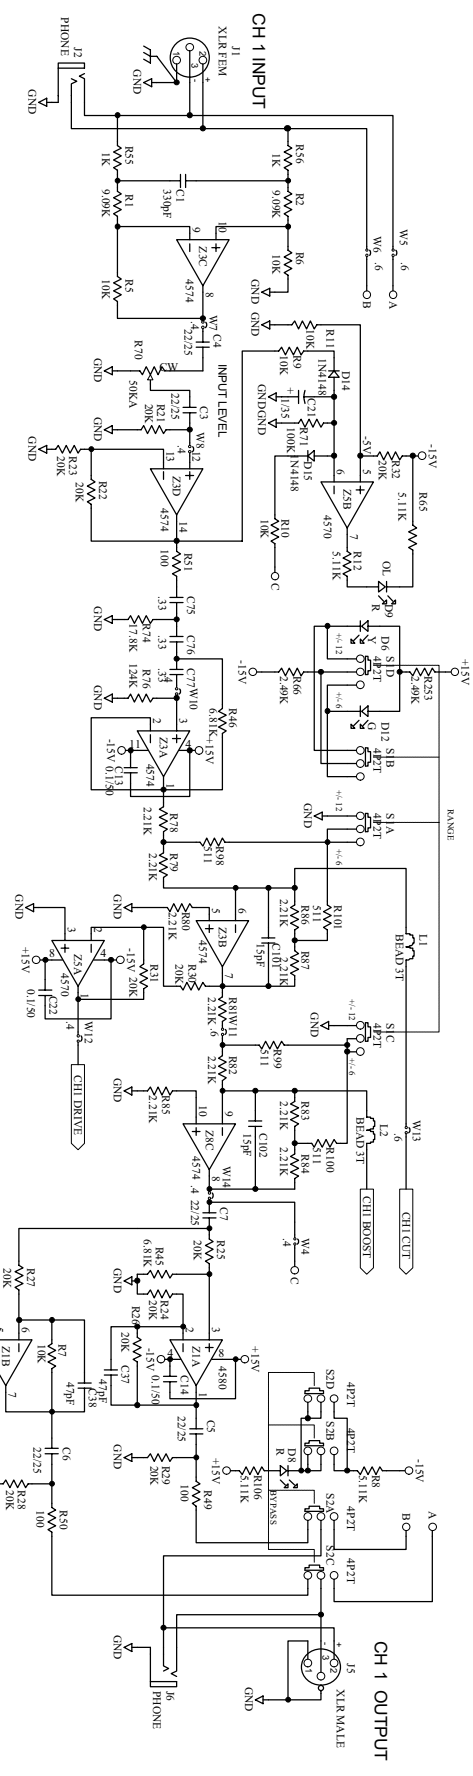

120U UNITS	230U UNITS
(T1)150-056	(T1)150-066
M1	M3
M2	M52
M59	

*ALL OTHER COMPONENTS ARE IDENTICAL

FROM SH. 1

CHI BOOST

J198

J199

J19A

J19B

J19C

J19D

FROM SH. 1

CHI CUT

PN 1

FROM SH. 1

CHI DRIVE

FROM SH. 1

FROM SH. 1

FROM SH. 1

ACTION:	
DRAWN BY:	
CHECKED BY:	
DATE:	
REVISION:	

RANE
 11800 24TH Avenue West
 Mukilteo WA 98275-5088

ME15B FILTERS
 SHEET 3 OF 3
 521-367
 A