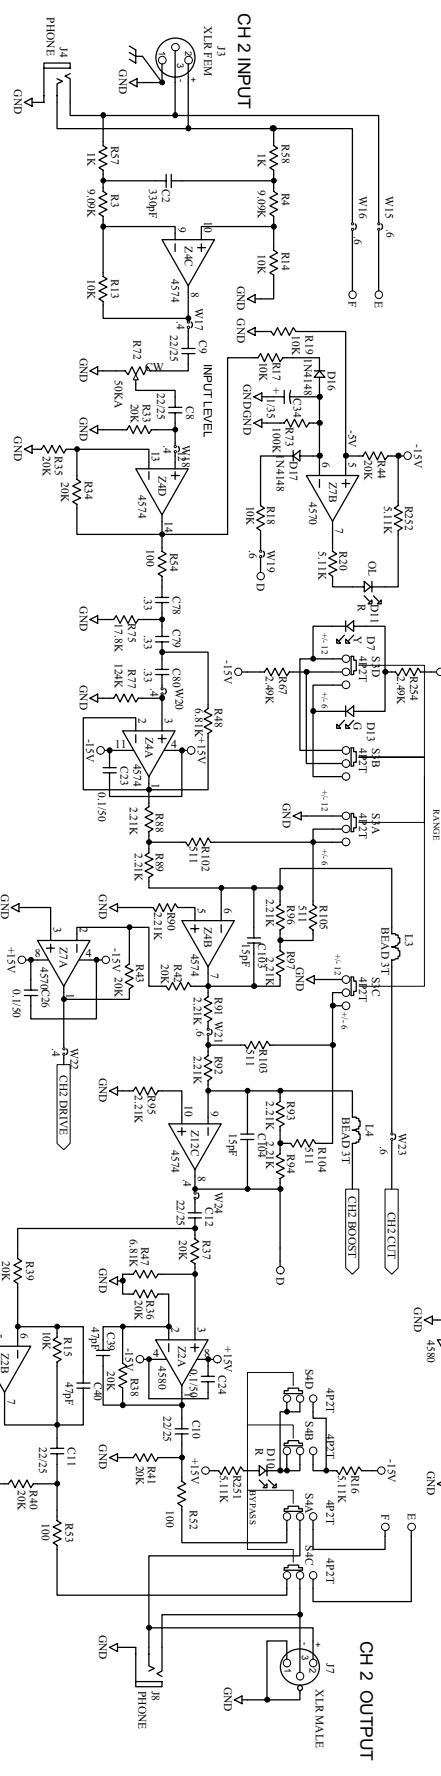

120U UNITS	230U UNITS
(T1)150-056	(T1)150-066
M1	M3
M2	M52
M59	

*ALL OTHER COMPONENTS ARE IDENTICAL

FROM SH. 1

CHI BOOST

J198

J199

J19A

J19B

J19C

J19D

FROM SH. 1

CHI CUT

PN 1

FROM SH. 1

CHI DRIVE

FROM SH. 1

FROM SH. 1

FROM SH. 1

ACTION:	
DRAWN BY:	
CHECKED BY:	
DATE:	
REVISION:	

RANE
 11800 24TH Avenue West
 Mukilteo WA 98275-5088

ME15B FILTERS
 SHEET 3 OF 3
 521-367
 A