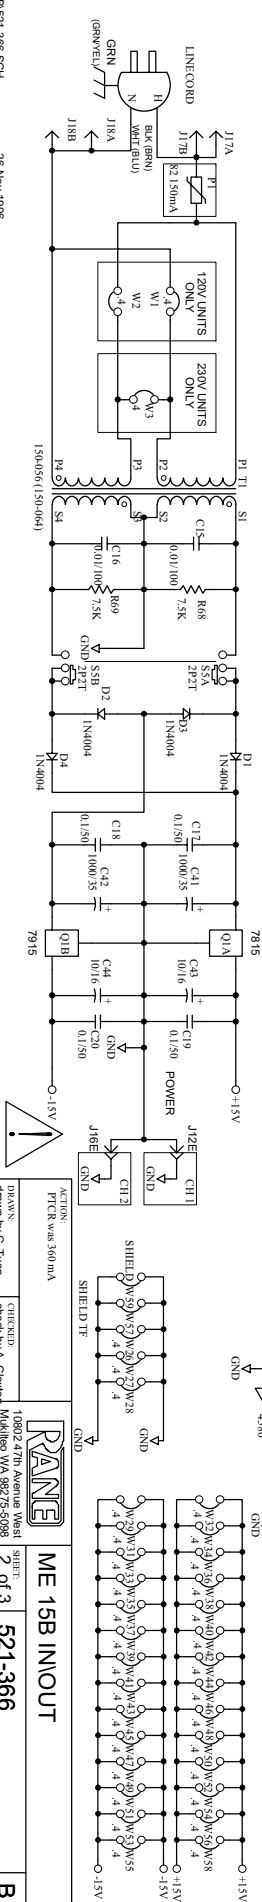

120U UNITS	230U UNITS
(T1)150-056	(T1)150-066
M1	M3
M2	M52
M59	

*ALL OTHER COMPONENTS ARE IDENTICAL

FROM SH. 1

CHI BOOST

J198

J199

J19A

J19B

J19C

J19D

FROM SH. 1

CHI CUT

PN 1

FROM SH. 1

CHI DRIVE

FROM SH. 1

FROM SH. 1

FROM SH. 1

ACTION:	
DRAWN BY:	
CHECKED BY:	
DATE:	
REVISION:	

RANE
 11800 24TH Avenue West
 Mukilteo WA 98275-5088

ME15B FILTERS
 SHEET 3 OF 3
 521-367
 A