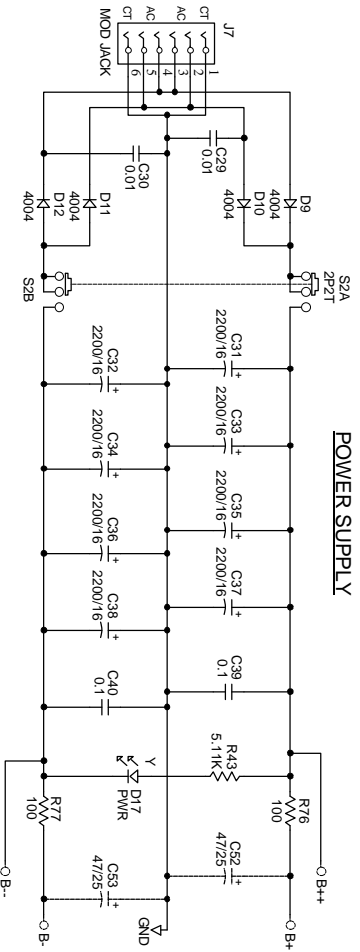

Rane Corp. (425)355-6000
 105054 DES: HC 4
 ACTION: NEW PRODUCT RWJ 8MAY01

NOTES (UNLESS OTHERWISE SPECIFIED):
 1. ALL RESISTORS 1/4W 1% METAL FILM
 2. ALL SWITCHES SHOWN IN THEIR OUT OR OFF POSITION

OVERLOAD/POWER SUPPLY
 HHC4I105050-2.SCH

ACTION:
 DRAWN BY: SKH
 CHECKED BY: RWJ

10802 47th Avenue West
 Mukilteo WA 98275-5098

HC 4 INPUTS/OUTPUTS
 SHEET: 1 of 2
 105050

OVERLOAD CIRCUIT

DECOUPLING CAPS

POWER SUPPLY

ACTION:		DRAWN BY: SKH		CHECKED BY: RWJ		 10902 47th Avenue West Mukilteo WA 98275-5098		SHEET: 2 of 2		HC 4 OLPWR SUPPLY	
HHCA1050502SCH		9/May/2001						105050			