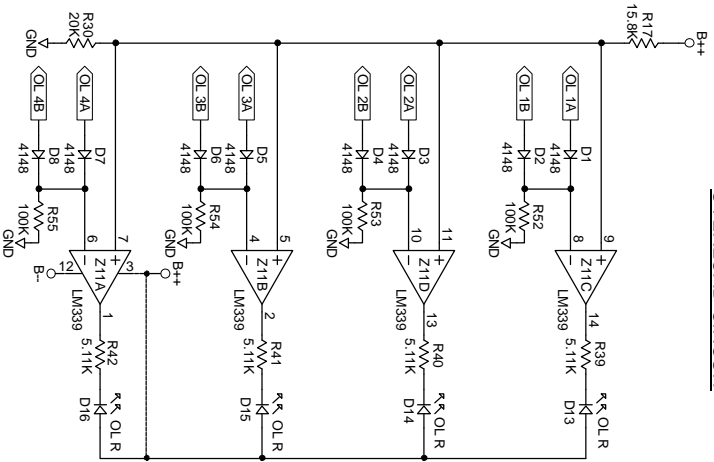

Rane Corp. (425)355-6000
 105054 DES: HC 4
 ACTION: NEW PRODUCT RWJ 8MAY01

NOTES (UNLESS OTHERWISE SPECIFIED):
 1. ALL RESISTORS 1/4W 1% METAL FILM
 2. ALL SWITCHES SHOWN IN THEIR OUT OR OFF POSITION

OVERLOAD/POWER SUPPLY
 HHC4I105050-2.SCH

ACTION:
 DRAWN BY: SKH
 CHECKED BY: RWJ

10802 47th Avenue West
 Mukilteo WA 98275-5098

HC 4 INPUTS/OUTPUTS
 SHEET: 1 of 2
 105050

OVERLOAD CIRCUIT

DECOUPLING CAPS

POWER SUPPLY

ACTION:		DRAWN BY: SKH		CHECKED BY: RWJ		 10902 47th Avenue West Mukilteo WA 98275-5098		SHEET: 2 of 2		HC 4 OLPWR SUPPLY	
HHCA1050502SCH		9/May/2001						105050			