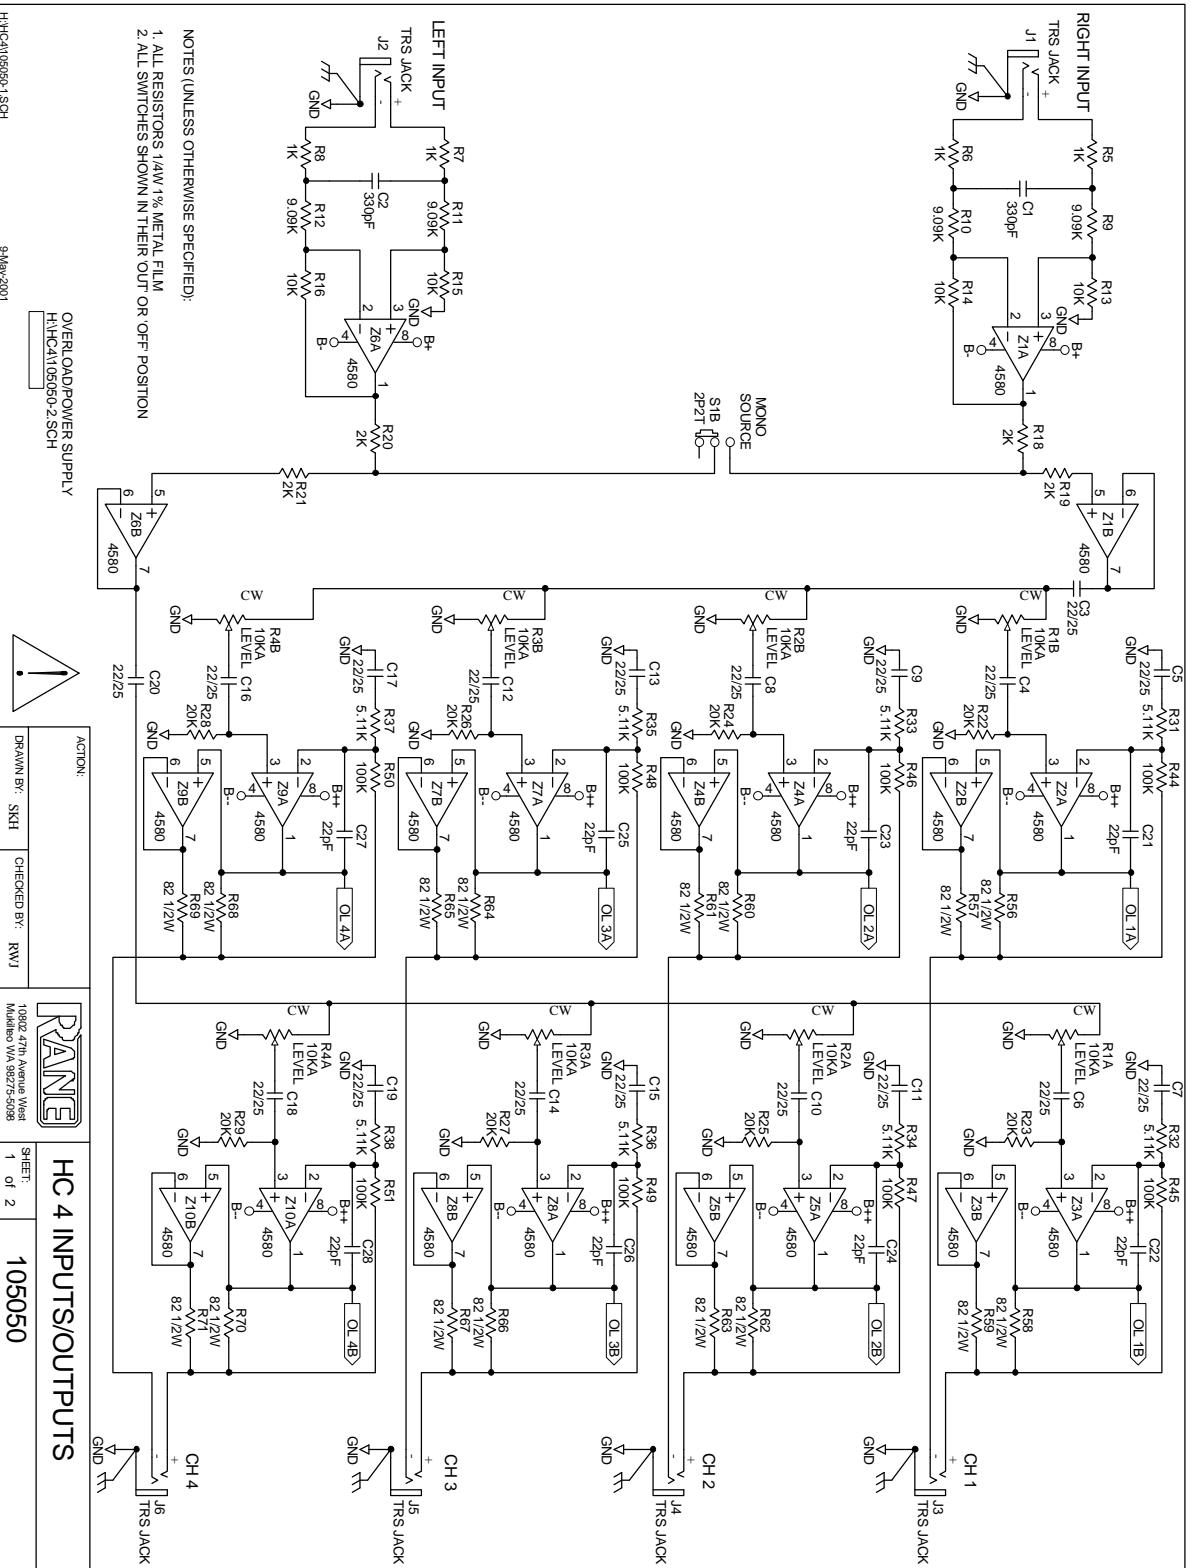

Rane Corp. (425)355-6000
 105054 DES: HC 4
 ACTION: NEW PRODUCT RWJ 8MAY01

NOTES (UNLESS OTHERWISE SPECIFIED):
 1. ALL RESISTORS 1/4W 1% METAL FILM
 2. ALL SWITCHES SHOWN IN THEIR OUT OR OFF POSITION

OVERLOAD/POWER SUPPLY
 HHC4I105050-2.SCH

ACTION:
 DRAWN BY: SKH
 CHECKED BY: RWJ

10802 47th Avenue West
 Mukilteo WA 98275-5098

HC 4 INPUTS/OUTPUTS
 SHEET: 1 of 2
 105050

OVERLOAD CIRCUIT

DECOUPLING CAPS

POWER SUPPLY

ACTION:		DRAWN BY: SKH		CHECKED BY: RWJ		 10902 47th Avenue West Mukilteo WA 98275-5098		SHEET: 2 of 2		HC 4 OLPWR SUPPLY	
HHCA1050502SCH		9/May/2001						105050			