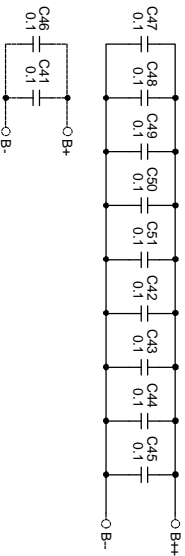

Rane Corp. (425)355-6000
 105054 DES: HC 4
 ACTION: NEW PRODUCT RWJ 8MAY01

NOTES (UNLESS OTHERWISE SPECIFIED):
 1. ALL RESISTORS 1/4W 1% METAL FILM
 2. ALL SWITCHES SHOWN IN THEIR OUT OR OFF POSITION

OVERLOAD/POWER SUPPLY
 HHC4I105050-2.SCH

ACTION:
 DRAWN BY: SKH
 CHECKED BY: RWJ

10802 47th Avenue West
 Mukilteo WA 98275-5098

HC 4 INPUTS/OUTPUTS
 SHEET: 1 of 2
 105050

OVERLOAD CIRCUIT

DECOUPLING CAPS

POWER SUPPLY

ACTION:		DRAWN BY: SKH		CHECKED BY: RWJ		 10902 47th Avenue West Mukilteo WA 98275-5098		SHEET: 2 of 2		HC 4 OLPWR SUPPLY	
HHCA1050502SCH		9/May/2001						105050			