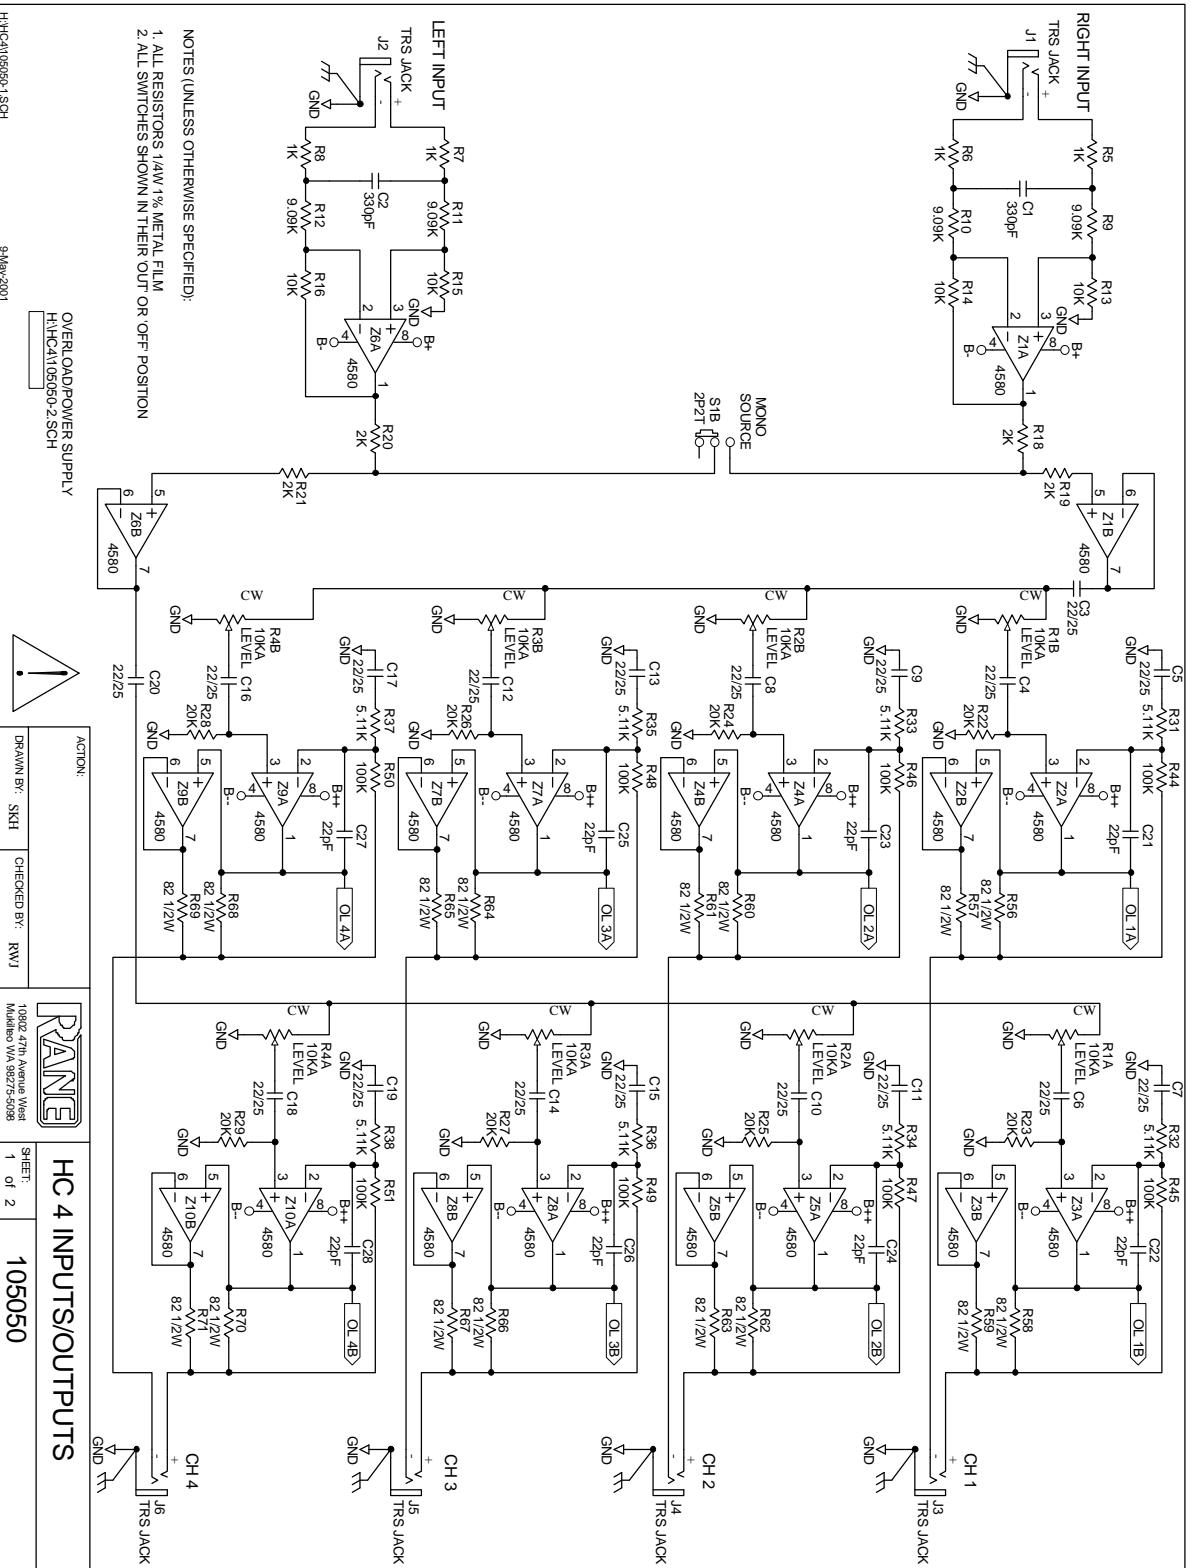

Rane Corp. (425)355-6000
 105054 DES: HC 4
 ACTION: NEW PRODUCT RWJ 8MAY01

NOTES (UNLESS OTHERWISE SPECIFIED):
 1. ALL RESISTORS 1/4W 1% METAL FILM
 2. ALL SWITCHES SHOWN IN THEIR OUT OR OFF POSITION

OVERLOAD/POWER SUPPLY
 HHC4105050-2SCH

ACTION:
 DRAWN BY: SKH
 CHECKED BY: RWJ

HC 4 INPUTS/OUTPUTS
 SHEET: 1 of 2
 105050

10802 47th Avenue West
 Mukilteo WA 98275-5098

OVERLOAD CIRCUIT

DECOUPLING CAPS

POWER SUPPLY

ACTION:		DRAWN BY: SKH		CHECKED BY: RWJ				SHEET: 2 of 2		HC 4 OLPWR SUPPLY	
						10902 47th Avenue West Mulliken VA 98275-5098				105050	