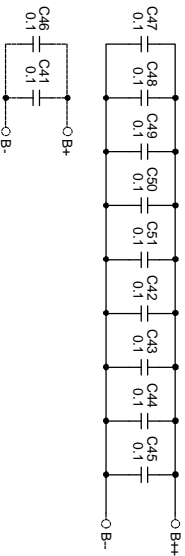

Rane Corp. (425)355-6000
 105054 DES: HC 4
 ACTION: NEW PRODUCT RWJ 8MAY01

NOTES (UNLESS OTHERWISE SPECIFIED):
 1. ALL RESISTORS 1/4W 1% METAL FILM
 2. ALL SWITCHES SHOWN IN THEIR OUT OR OFF POSITION

OVERLOAD/POWER SUPPLY
 HHC4105050-2SCH

ACTION:
 DRAWN BY: SKH
 CHECKED BY: RWJ

HC 4 INPUTS/OUTPUTS
 SHEET: 1 of 2
 105050

10802 47th Avenue West
 Mukilteo WA 98275-5098

OVERLOAD CIRCUIT

DECOUPLING CAPS

POWER SUPPLY

ACTION:		DRAWN BY: SKH		CHECKED BY: RWJ				SHEET: 2 of 2		HC 4 OLPWR SUPPLY	
						10902 47th Avenue West Mulliken VA 98275-5098				105050	