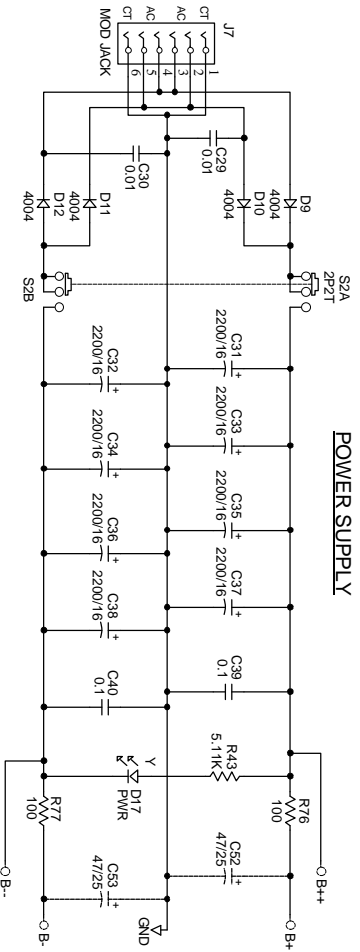

Rane Corp. (425)355-6000
 105054 DES: HC 4
 ACTION: NEW PRODUCT RWJ 8MAY01

NOTES (UNLESS OTHERWISE SPECIFIED):
 1. ALL RESISTORS 1/4W 1% METAL FILM
 2. ALL SWITCHES SHOWN IN THEIR OUT OR OFF POSITION

OVERLOAD/POWER SUPPLY
 HHC4105050-2SCH

ACTION:
 DRAWN BY: SKH
 CHECKED BY: RWJ

HC 4 INPUTS/OUTPUTS
 SHEET: 1 of 2
 105050

10802 47th Avenue West
 Mukilteo WA 98275-5098

OVERLOAD CIRCUIT

DECOUPLING CAPS

POWER SUPPLY

ACTION:		DRAWN BY: SKH		CHECKED BY: RWJ				SHEET: 2 of 2		HC 4 OLPWR SUPPLY	
						10902 47th Avenue West Mulliken VA 98275-5098				105050	