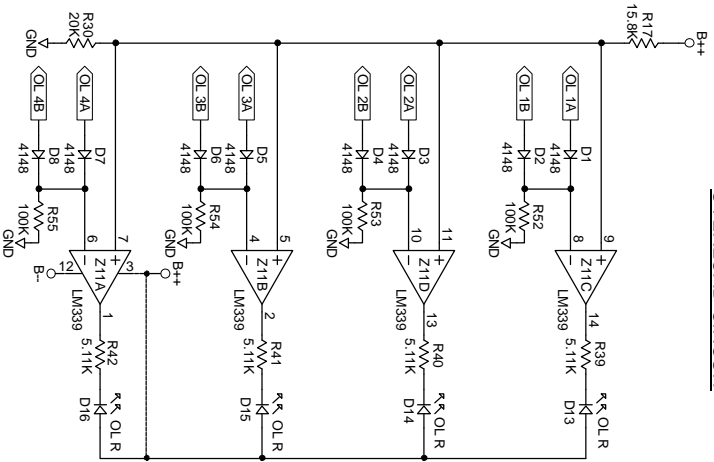

Rane Corp. (425)355-6000
 105054 DES: HC 4
 ACTION: NEW PRODUCT RWJ 8MAY01

NOTES (UNLESS OTHERWISE SPECIFIED):
 1. ALL RESISTORS 1/4W 1% METAL FILM
 2. ALL SWITCHES SHOWN IN THEIR OUT OR OFF POSITION

OVERLOAD/POWER SUPPLY
 HHC4105050-2SCH

ACTION:
 DRAWN BY: SKH
 CHECKED BY: RWJ

HC 4 INPUTS/OUTPUTS
 SHEET: 1 of 2
 105050

10802 47th Avenue West
 Mukilteo WA 98275-5098

OVERLOAD CIRCUIT

DECOUPLING CAPS

POWER SUPPLY

ACTION:		DRAWN BY: SKH		CHECKED BY: RWJ				SHEET: 2 of 2		HC 4 OLPWR SUPPLY	
						10902 47th Avenue West Mulliken VA 98275-5098				105050	