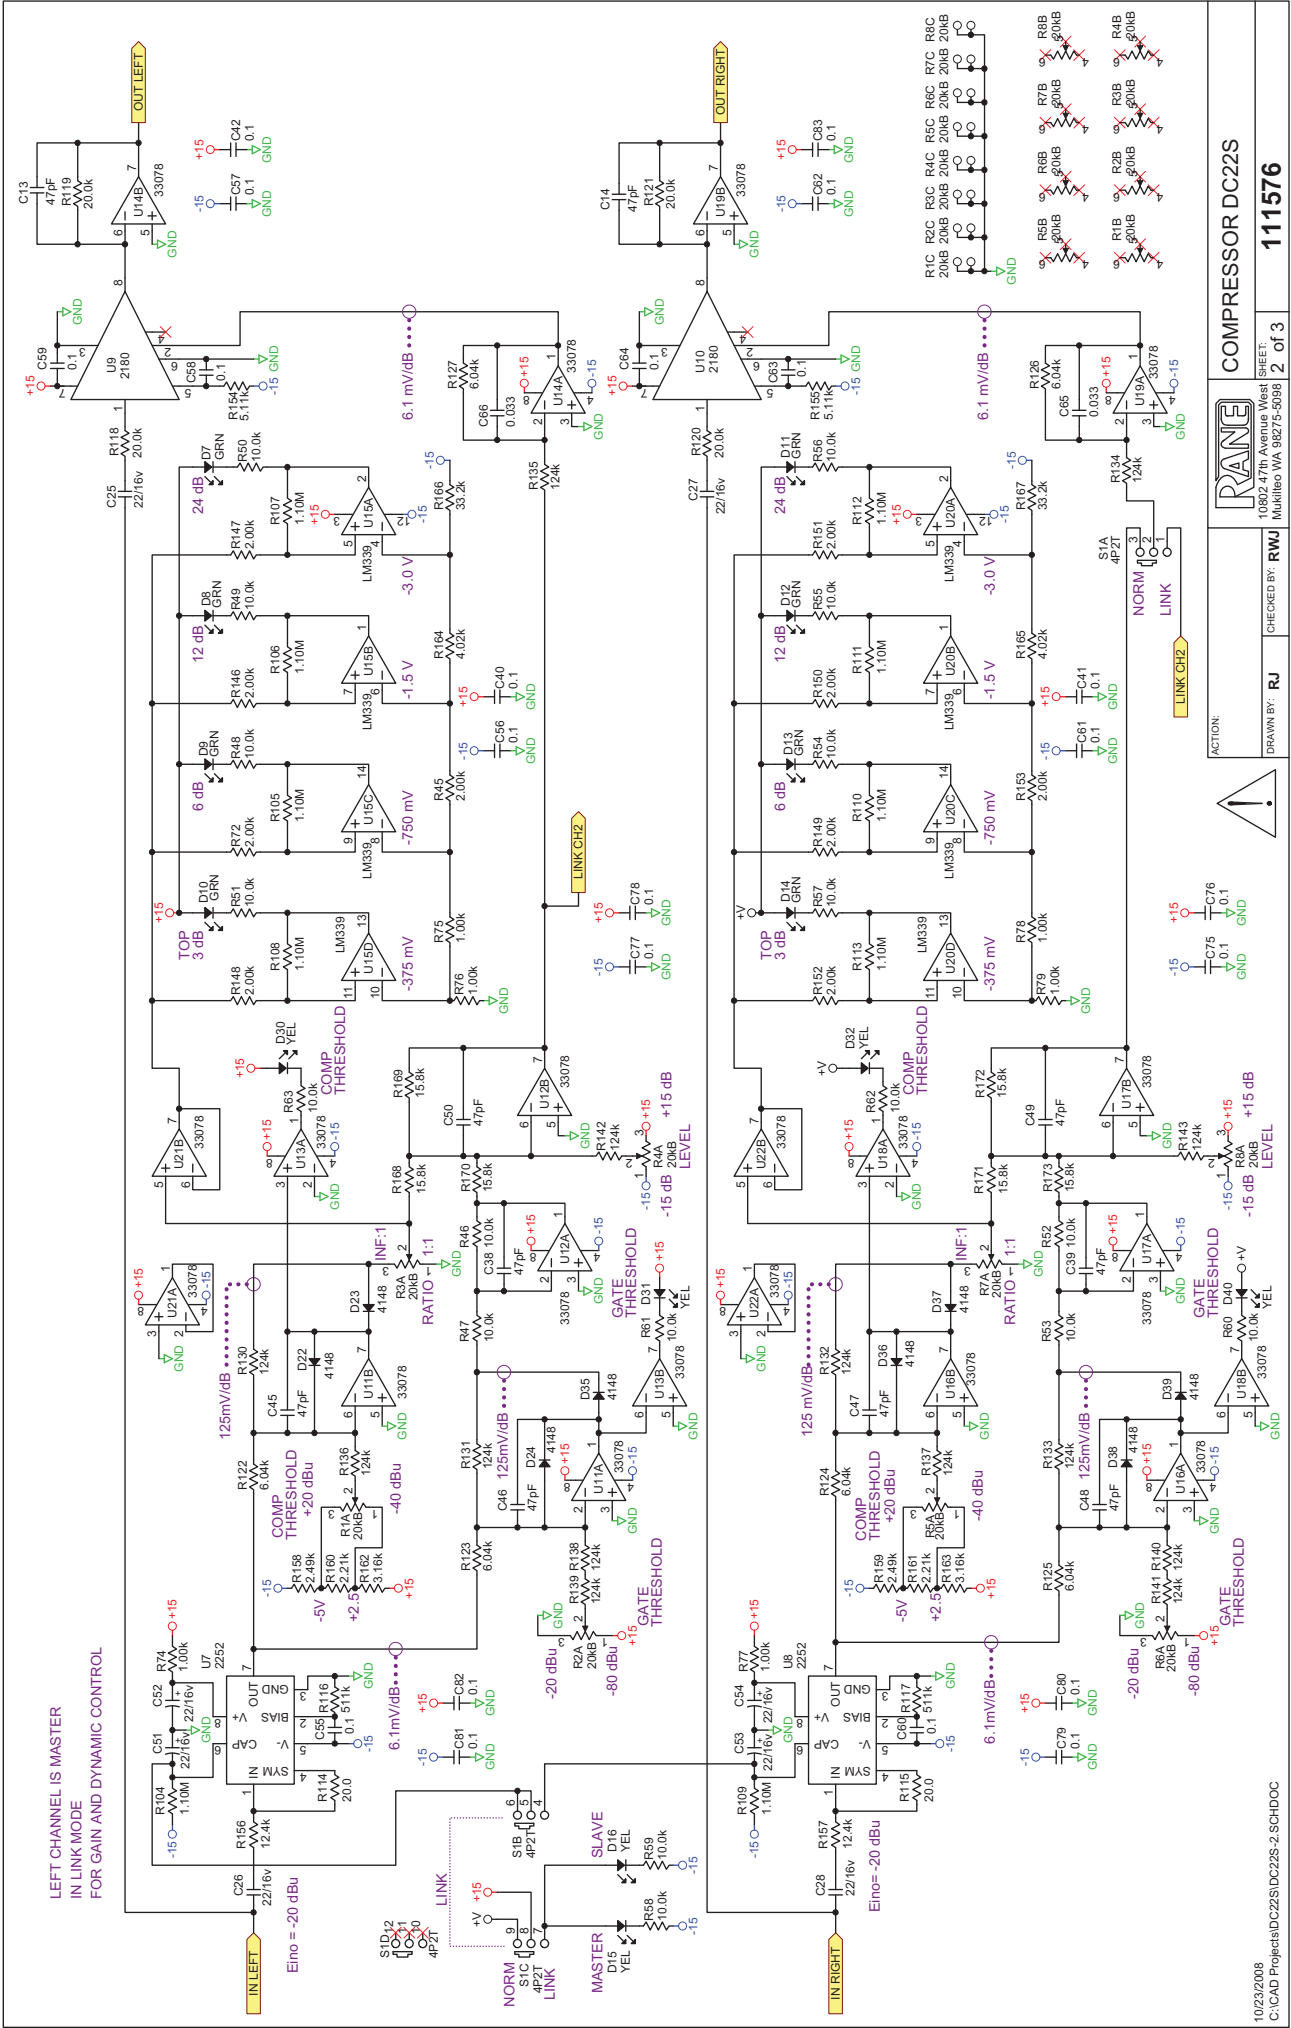

ACTION: **RANGE**
 DRAWN BY: **RJ** CHECKED BY: **RWJ**
 10602 47th Avenue West
 Mukilteo WA 98275-5998

IN/OUT DC22S
 SHEET: 1 of 3
 111576

LEFT CHANNEL IS MASTER
IN LINK MODE
FOR GAIN AND DYNAMIC CONTROL

COMPRESSOR DC22S
111576

CHECKED BY: RWJ
DRAWN BY: RJ

ACTION:

10632 47th Avenue West
Mukilteo WA 98275-5398

10/23/2008

C:\CAD Projects\DC22S\DC22S-2.SCHDOC

RANE

10632 47th Avenue West
Mukilteo WA 98275-5398

CHECKED BY: RWJ

DRAWN BY: RJ

ACTION:

10632 47th Avenue West
Mukilteo WA 98275-5398

10/23/2008

C:\CAD Projects\DC22S\DC22S-2.SCHDOC

RANE

10632 47th Avenue West
Mukilteo WA 98275-5398