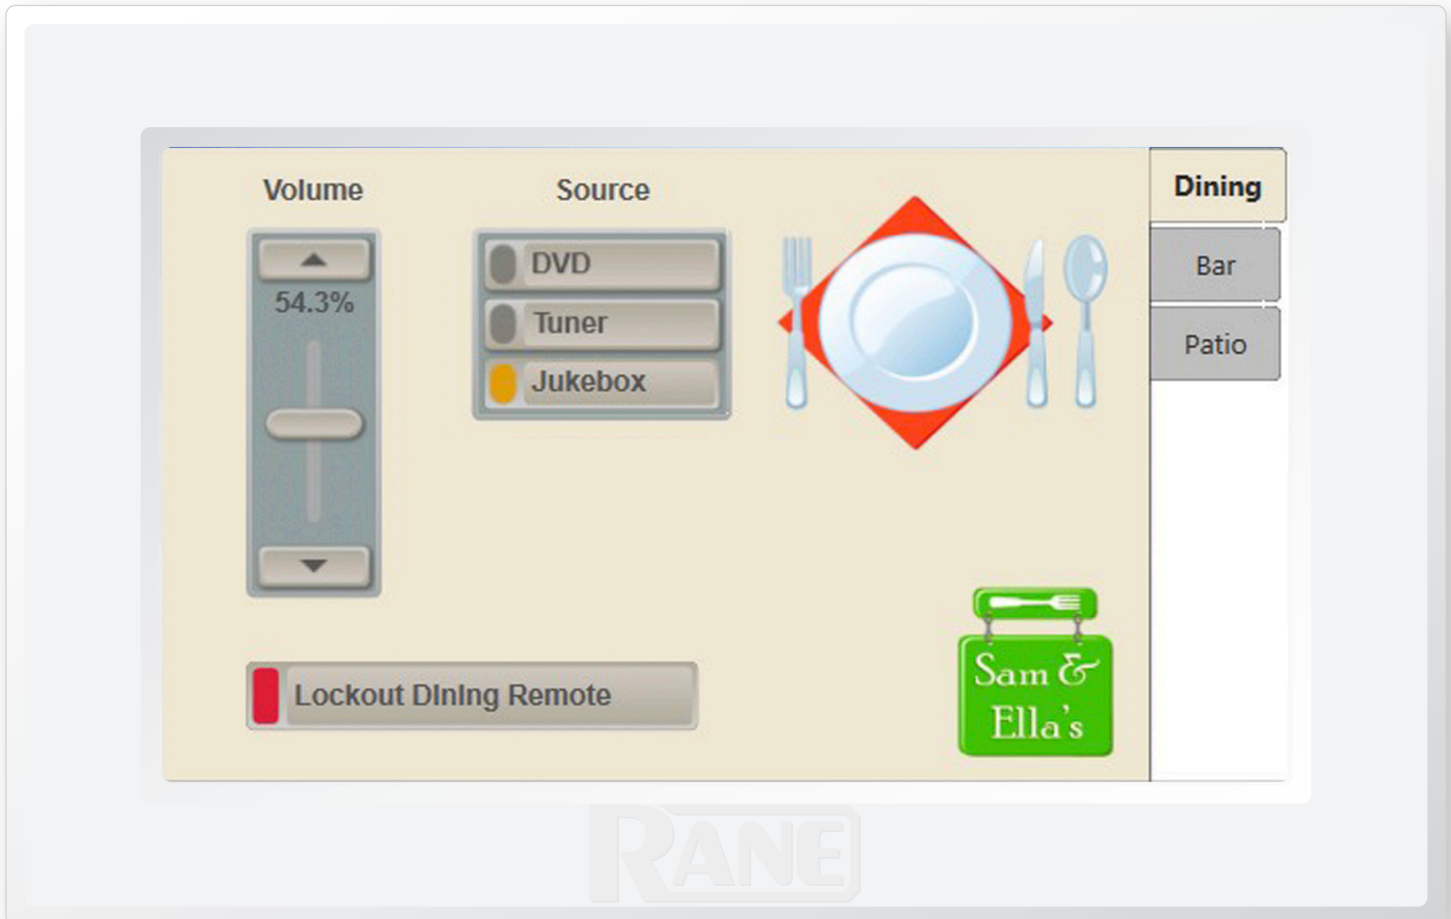

Can't touch this.

HAL Note 118 • rane.com/hal
Call Us: 425-355-6000 • Mukilteo Washington USA

Affordable custom touchscreen control for your sound system.

Easy to use, easy to program.

Though third-party controllers can interface with Rane's HAL, there is a less expensive and easier choice. The DR6 is a fully customizable touchscreen remote for the HAL family. It supports multiple pages or tabs and any set of levels, toggles, selectors and / or commands. Drag, drop and resize controls any way that's desired. Use your custom background images and logos in full color on the 7 inch-wide LCD.

Optional on-screen User Access logins secure management pages from public or staff use. A programmable ambient light sensor automatically dims the backlight in darker rooms.

The Control Page Designer in Halogen allows you to create one set of pages and use them in a web control design (for any smartphone, tablet or computer), DR6 display or both.