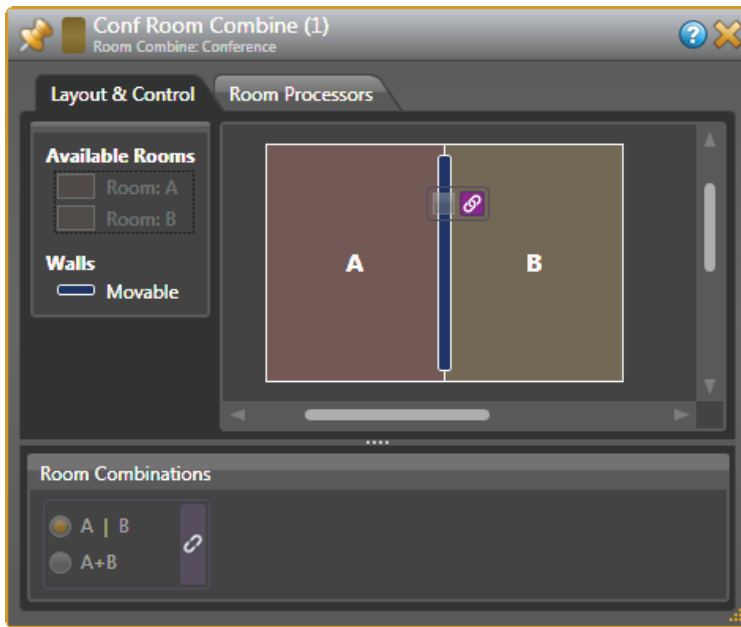

# With Rane's AEC

AEC: Acoustic Echo Canceling

HAL Note 109 • [rane.com/hal](http://rane.com/hal)  
Call Us: 425-355-6000 • Mukilteo Washington USA

# Walls move, and the AEC reference automatically routes.

HAL's Conference Room Combine block handles changing mic and loudspeaker I/O automatically – even when there's local voice lift. There's no need to manually configure behaviors and routing as head table locations move or rotate, and / or when rooms combine.