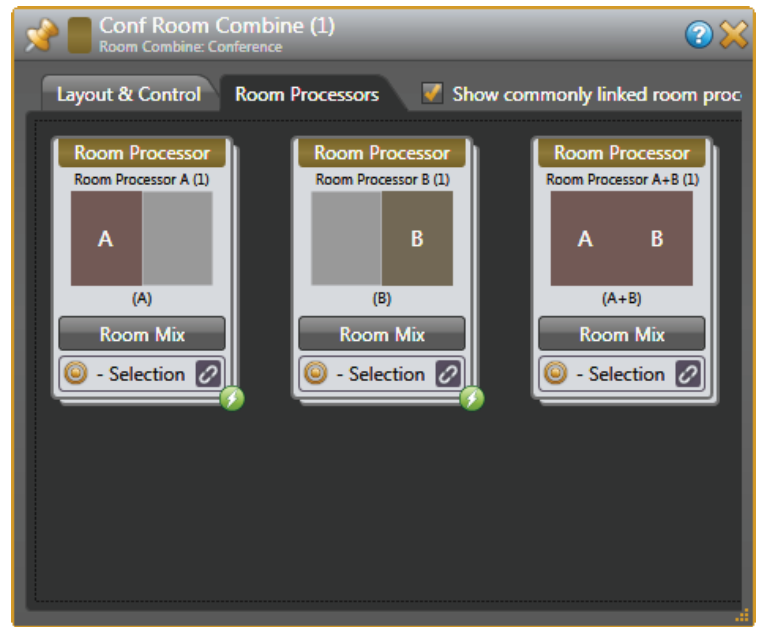

# With Rane's AEC

AEC: Acoustic Echo Canceling

HAL Note 109 • [rane.com/hal](http://rane.com/hal)  
Call Us: 425-355-6000 • Mukilteo Washington USA

# Walls move, and the AEC reference automatically routes.

HAL's Conference Room Combine block handles changing mic and loudspeaker I/O automatically – even when there's local voice lift. There's no need to manually configure behaviors and routing as head table locations move or rotate, and / or when rooms combine.