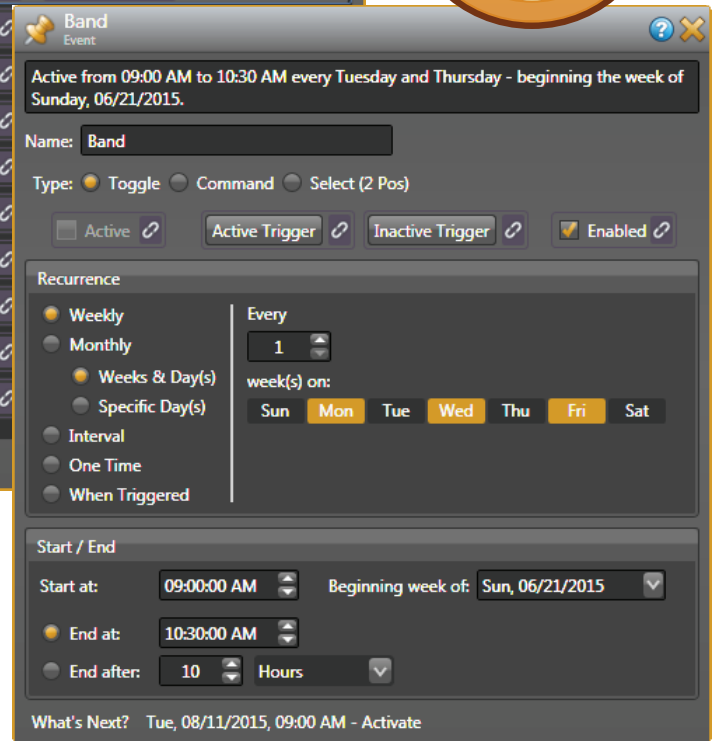

AUTOMATE YOUR CAFETERIUM

MONDAY	TUESDAY	WEDNESDAY	THURSDAY	FRIDAY
				DRUM CIRCLE 11:00 - 12:30
				8
2	3	4	5	6
BAND 9-10:30 LUNCH 10:45-1:00	GLEE 9-10	BAND 9-10:30	GLEE 9-10	BAND 9-10:30
	THEATER 2-3:30		THEATER 2-3:30	STUDENT DANCE 7 PM - 10:30
				SENIOR DANCE 7 PM 10:30
9	10	11	12	13
BAND 9-10:30 LUNCH 10:45-1:00	GLEE 9-10	BAND 9-10:30	GLEE 9-10	BAND 9-10:30
	THEATER 2-3:30		THEATER 2-3:30	STAFF MTG 4:30-5:30
				14
				15
				DRUM CIRCLE 11:00 - 12:30
16	17	18	19	20
BAND 9-10:30 LUNCH 10:45-1:00	GLEE 9-10	BAND 9-10:30	GLEE 9-10	BAND 9-10:30
	THEATER 2-3:30	BINGO 7:30-9:00 PM	THEATER 2-3:30	ASSEMBLY 2:30-3:30
				21
				22
				WALTZ CLUB 6 PM - 9 PM
23	24	25	26	27
BAND 9-10:30 LUNCH	GLEE 9-10	BAND 9-10:30	GLEE 9-10	BAND 9-10:30
				PTA 4:00 to 7:30
				28
				PTA 4:00 - 7:30
30	31			
BAND LUNCH	THEATER 2-3:30			
				DRUM CIRCLE 11:00 - 12:30

HAL Note 104 • rane.com/hal
 Call Us: 425-355-6000 • Mukilteo Washington USA

The right audio, at the right time.

Rane's HAL triggers event times for your sound system and other logic devices.

Use time of the day to change page, music, and other device settings.