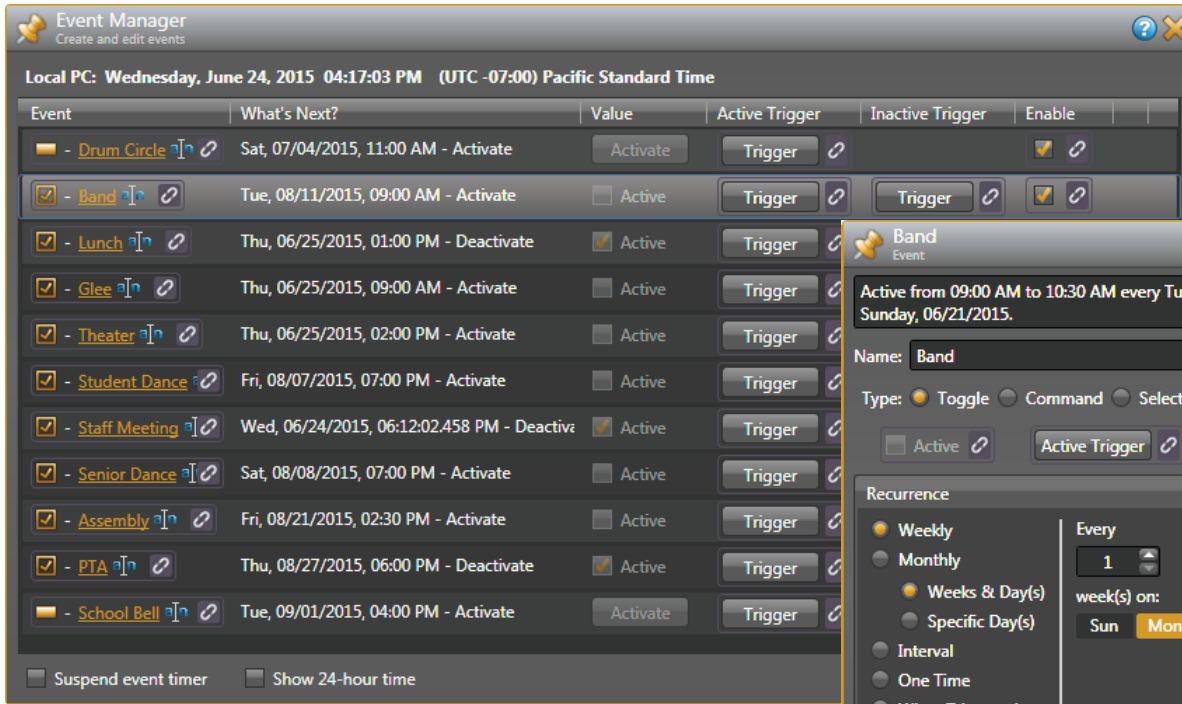

AUTOMATE YOUR CAFETERIUM

MONDAY	TUESDAY	WEDNESDAY	THURSDAY	FRIDAY
				DRUM CIRCLE 11:00 - 12:30
				8
2	3	4	5	6
BAND 9-10:30 LUNCH 10:45-1:00	GLEE 9-10	BAND 9-10:30	GLEE 9-10	BAND 9-10:30
	THEATER 2-3:30		THEATER 2-3:30	STUDENT DANCE 7 PM - 10:30
				SENIOR DANCE 7 PM 10:30
9	10	11	12	13
BAND 9-10:30 LUNCH 10:45-1:00	GLEE 9-10	BAND 9-10:30	GLEE 9-10	BAND 9-10:30
	THEATER 2-3:30		THEATER 2-3:30	STAFF MTG 4:30-5:30
				14
				15
				DRUM CIRCLE 11:00 - 12:30
16	17	18	19	20
BAND 9-10:30 LUNCH 10:45-1:00	GLEE 9-10	BAND 9-10:30	GLEE 9-10	BAND 9-10:30
	THEATER 2-3:30	BINGO 7:30-9:00 PM	THEATER 2-3:30	ASSEMBLY 2:30-3:30
				21
				22
				WALTZ CLUB 6 PM - 9 PM
23	24	25	26	27
BAND 9-10:30 LUNCH	GLEE 9-10	BAND 9-10:30	GLEE 9-10	BAND 9-10:30
				PTA 4:00 to 7:30
				28
				PTA 4:00 - 7:30
30	31			
BAND LUNCH	THEATER 2-3:30			
				DRUM CIRCLE 11:00 - 12:30

HAL Note 104 • rane.com/hal
 Call Us: 425-355-6000 • Mukilteo Washington USA

The right audio, at the right time.

Rane's HAL triggers event times for your sound system and other logic devices.

Use time of the day to change page, music, and other device settings.

Rane DR remote LCD names automatically change to match the event.

The Halogen Event Manager: free with any HAL.

DR1 Level Control

HAL Note 104 • rane.com/hal
Call Us: 425-355-6000 • Mukilteo Washington USA