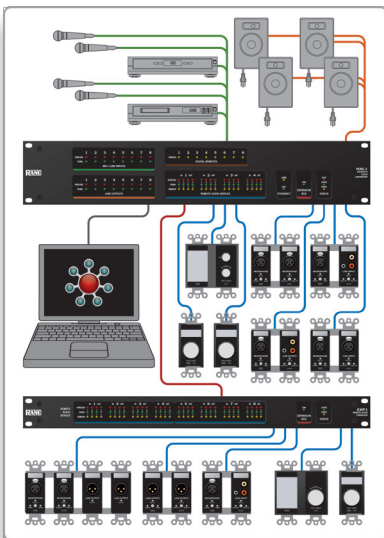

HAL KNOWS

Rane Corporation • 10802 47th Ave. W.
Mukilteo, Washington 98275 • USA
TEL 425-355-6000 • WEB rane.com

Easily

- Route multiple background music channels to multiple zones.
- Setup paging with the Zone Processing and Paging Manager.
- Map Digital Remote controls with drag-and-drop Control Links.
- Configure dividable rooms with the Room Combine block.
- Create and recall custom presets that echo at the Remotes.
- Gain share auto mix combined mics in different rooms.